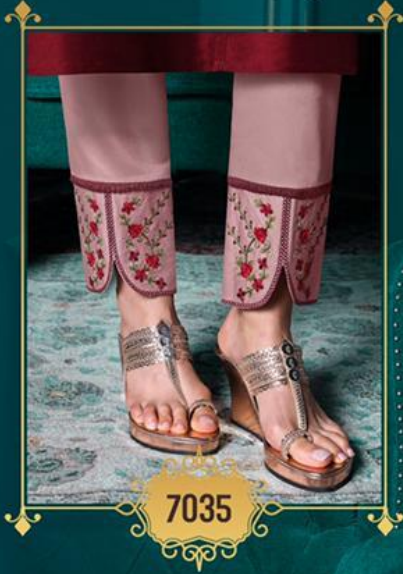

Jaani Kapoor
Vaani Kapoor

7034

LILY&LALI[®]
GULS PRIDE

A PRODUCT OF Sirona[®] GROUP

Monalisa-4

Vaani Kapoor
Vaani Kapoor

LILY&LALI[®]

GULS PRIDE