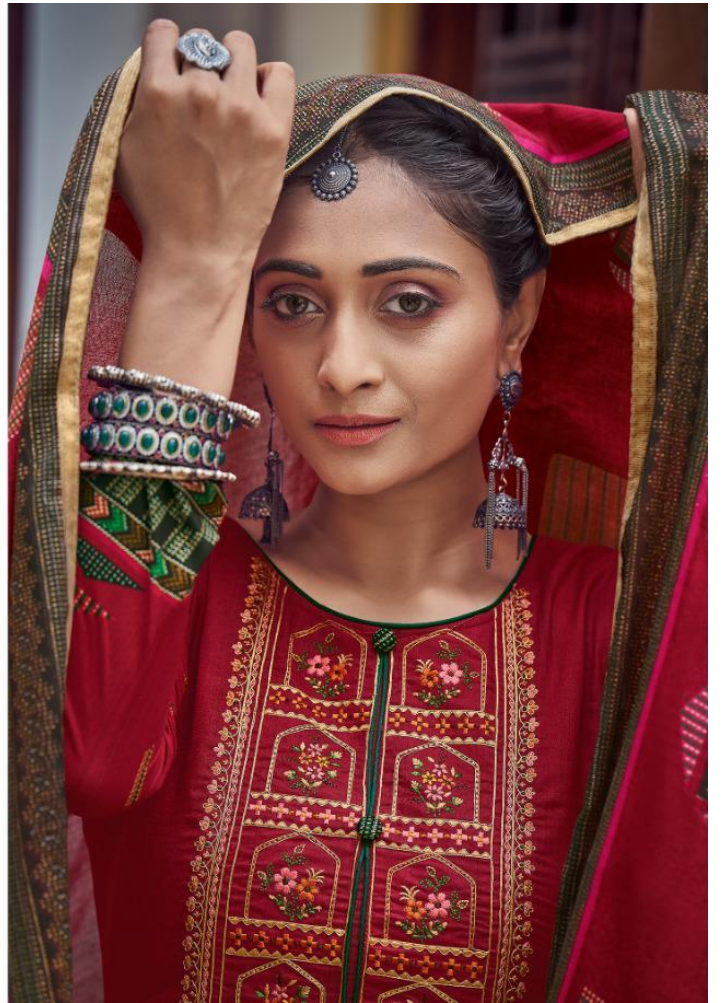

# PRANAY

**KAVIRA**

Bridal Wear

BY

SULAKSHMI SAREES GROUP

www.kavira.com

11301

11302