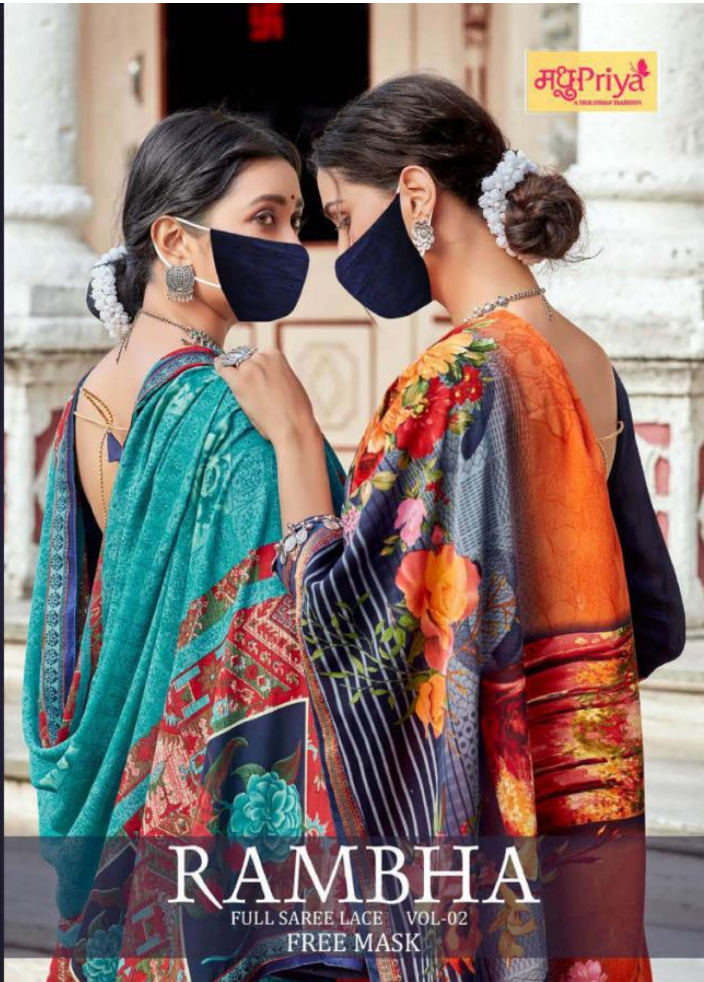

मधुPriya
LACE LIBRARY

मधुPriya
LACE LIBRARY
MALISHKA
Manikya

RAMBHA
FULL SAREE LACE VOL-02
FREE MASK

मधुPriya
A TRUE INDIAN TRADITION

RAMBHA

FULL SAREE LACE
FREE MASK

21551

मधुPriya
TRISTEEMEE TRADING