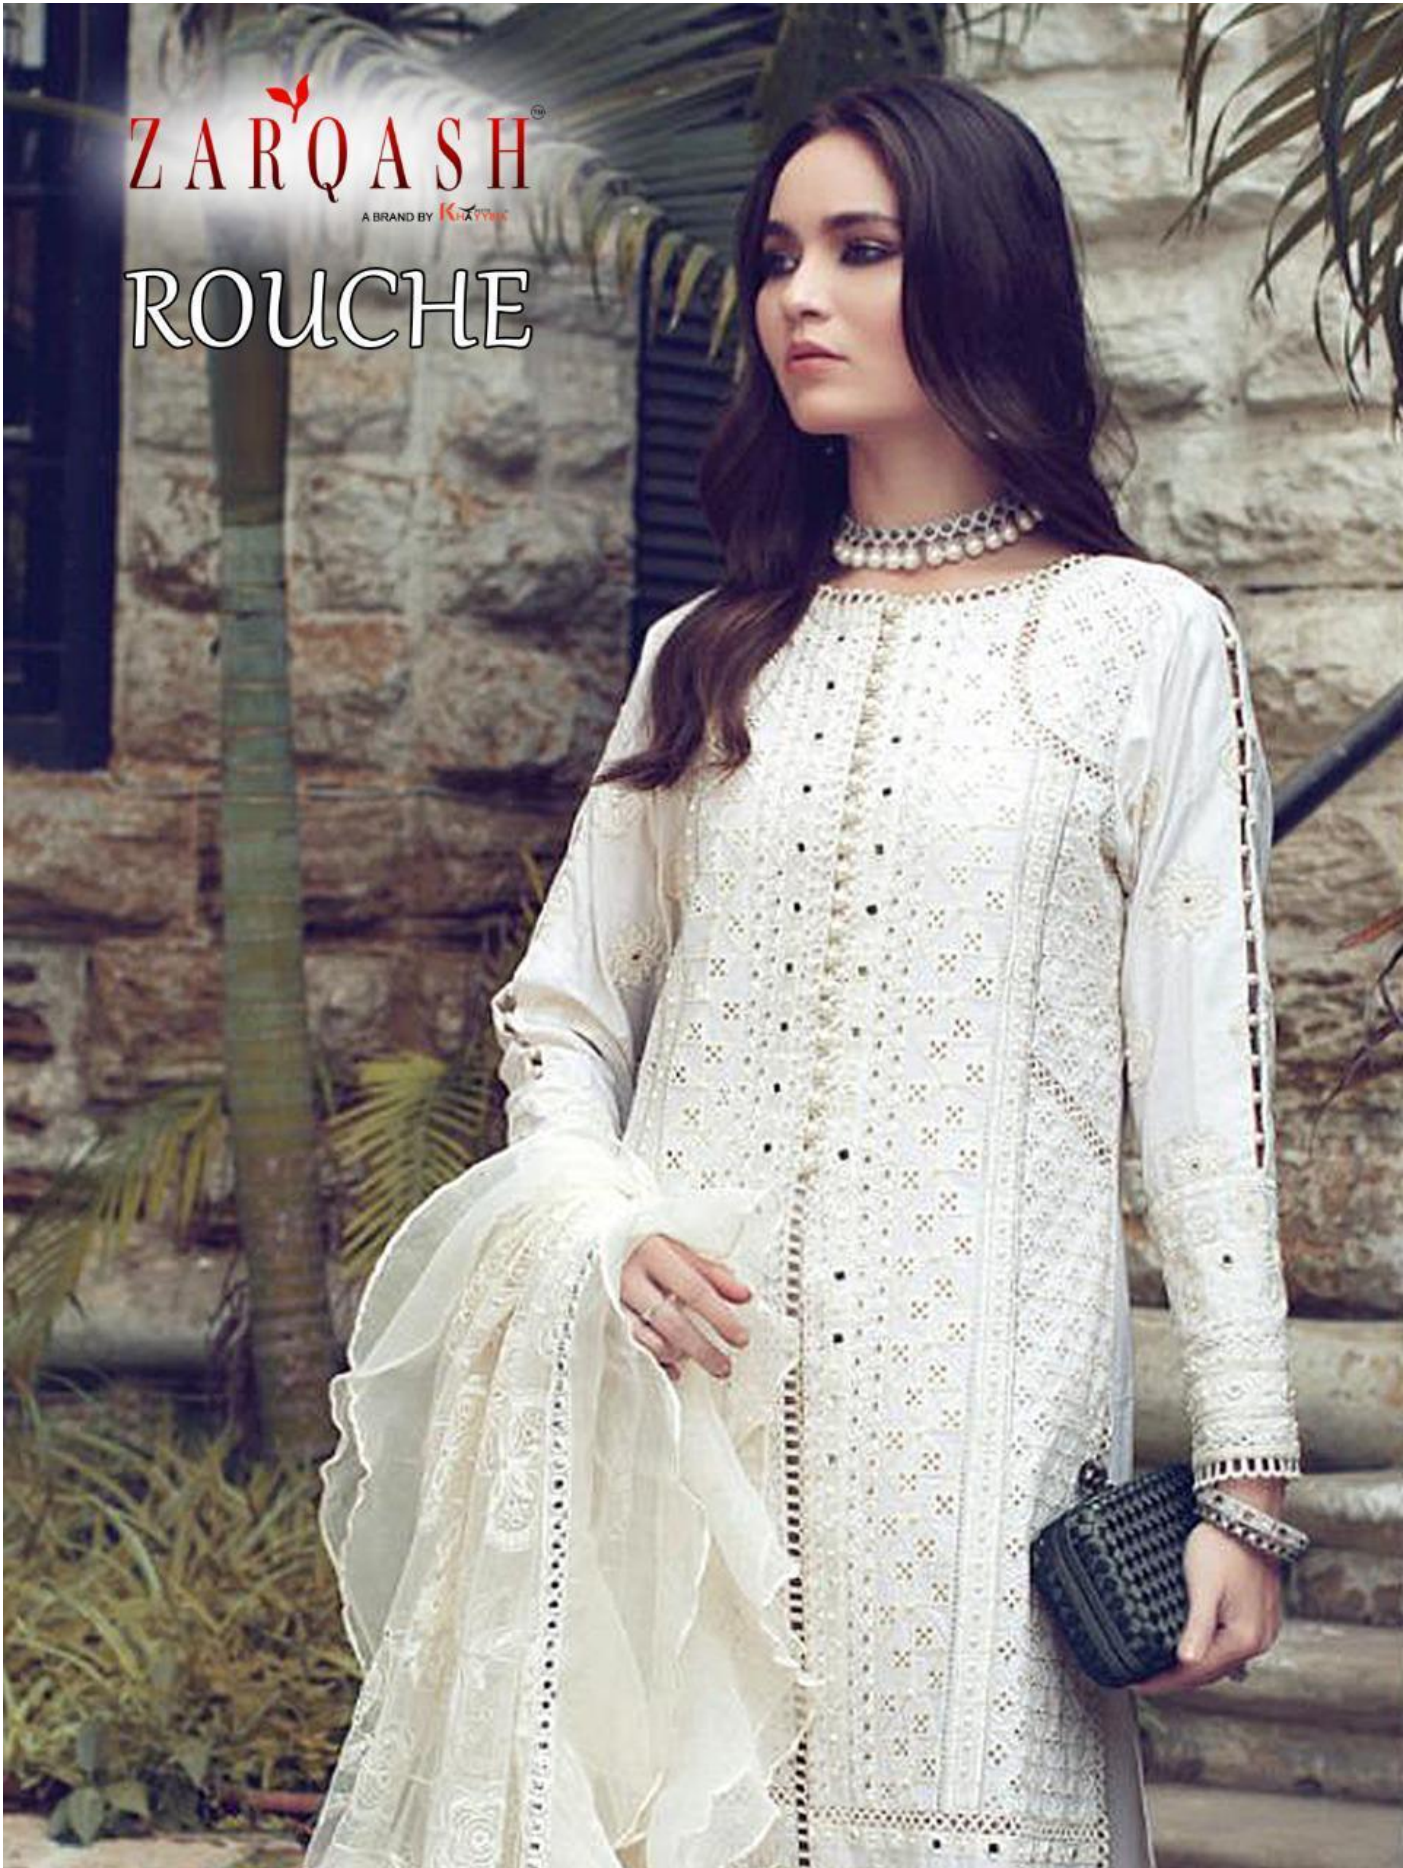

ZARQASH[™]

A BRAND BY KINAYAT

ROUCHE

ZARQASH[®]
A BRAND BY KINZPRINCE

D.NO-2046 C

Top - Lawn cotton heavy embroidered
Bottom - Semi lawn cotton
Dupatta - Butterfly net heavy embroidered

ZARQASH[®]
A BRAND BY KOTYEE

D.NO-2046 D

Top - Lawn cotton heavy embroidered
Bottom - Semi lawn cotton
Dupatta - Butterfly net heavy embroidered

ZARQASH®
A BRAND BY KIZMET

D.NO-2046 A

Top - Lawn cotton heavy embroidered
Bottom - Semi lawn cotton
Dupatta - Butterfly net heavy embroidered

ZARQASH[®]
A BRAND BY KUTAYESH

D.NO-2046 B

Top - Lawn cotton heavy embroidered
Bottom - Semi lawn cotton
Dupatta - Butterfly net heavy embroidered

ROUCHE

ZARQASH[®]
A BRAND BY H.O. QURESHI

D.NO-2046 A

D.NO-2046 B