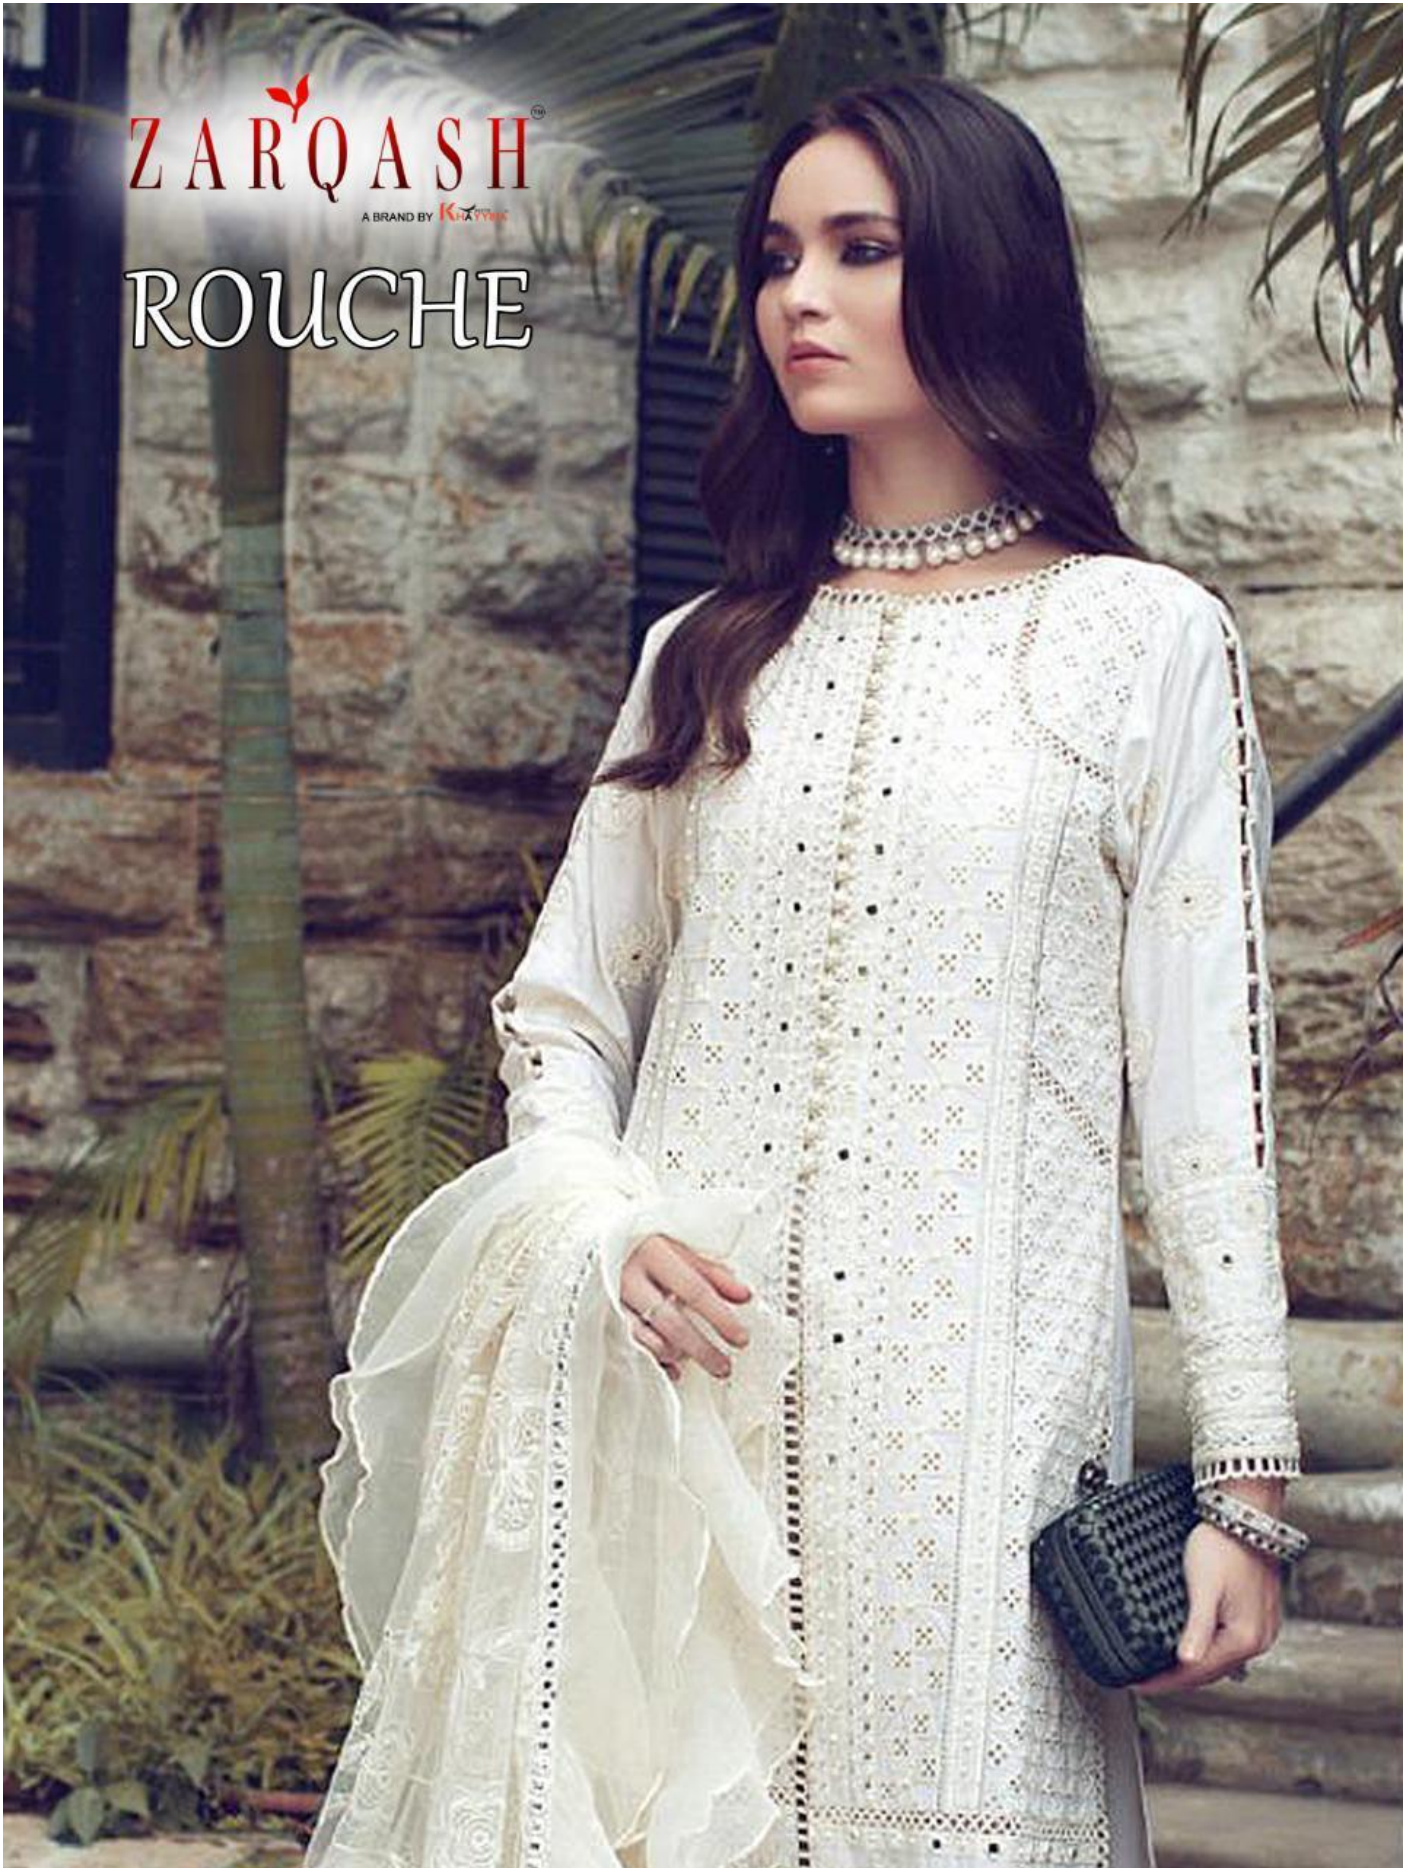

ZARQASH[™]

A BRAND BY *Kiara*

ROUCHE

ZARQASH[®]
A BRAND BY KINZ VIBRA

D.NO-2046 C

Top - Lawn cotton heavy embroidered
Bottom - Semi lawn cotton
Dupatta - Butterfly net heavy embroidered

ZARQASH®
A BRAND BY KOTYEE

D.NO-2046 D

Top - Lawn cotton heavy embroidered
Bottom - Semi lawn cotton
Dupatta - Butterfly net heavy embroidered

ZARQASH®
A BRAND BY KIZMET

D.NO-2046 A

Top - Lawn cotton heavy embroidered
Bottom - Semi lawn cotton
Dupatta - Butterfly net heavy embroidered

ZARQASH®
A BRAND BY KUTAYESH

D.NO-2046 B

Top - Lawn cotton heavy embroidered
Bottom - Semi lawn cotton
Dupatta - Butterfly net heavy embroidered

ROUCHE

ZARQASH[®]
A BRAND BY H.O. QURESHI

D.NO-2046 A

D.NO-2046 B