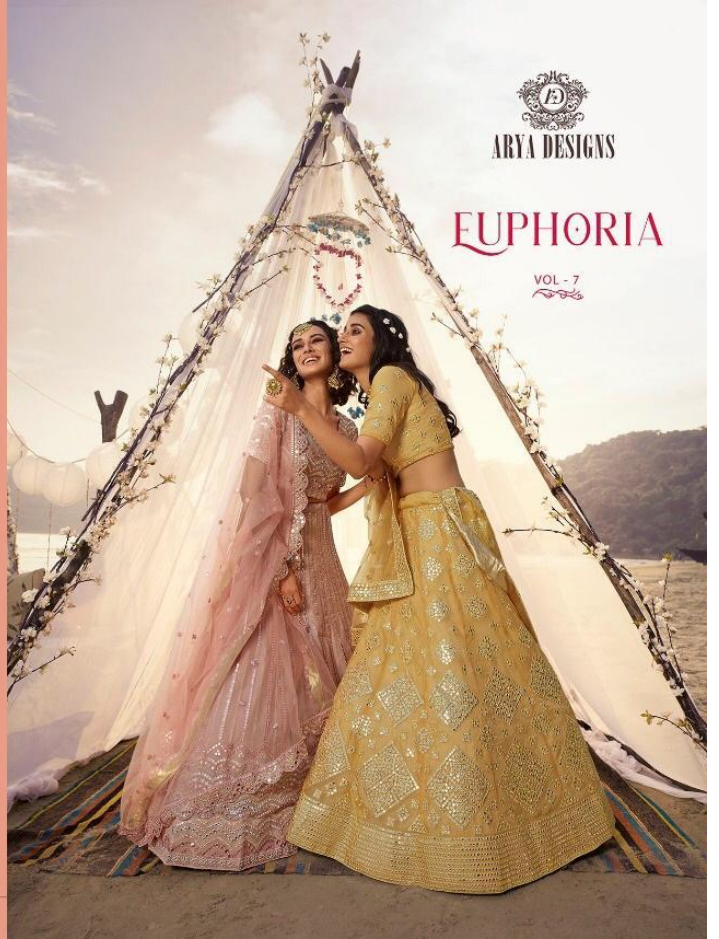

ARYA DESIGNS

EUPHORIA

VOL - 7

SKU	MAIN COLOUR	BLOUSE FABRIC	LEHENGA FABRIC	DUPATTA FABRIC	SIZE (SEMI STICH)	WORK	PRICE
5501	BABY PINK	ORGANZA	ORGANZA	SOFT NET	UPTO 42 INCHES BUST & WAIST	THREAD, FOIL MIRROR, CUTWORK	4615/-
5502	BEIGE	ORGANZA	ORGANZA	SOFT NET	UPTO 42 INCHES BUST & WAIST	THREAD, FOIL MIRROR, CUTWORK	5495/-
5503	PEACH	ORGANZA	ORGANZA	SOFT NET	UPTO 42 INCHES BUST & WAIST	THREAD, FOIL MIRROR	4835/-
5504	OFF WHITE	ORGANZA	ORGANZA	SOFT NET	UPTO 42 INCHES BUST & WAIST	THREAD, FOIL MIRROR	4615/-
5505	BABY PINK	ORGANZA	ORGANZA	SOFT NET	UPTO 42 INCHES BUST & WAIST	THREAD, FOIL MIRROR	4945/-
5506	OFF WHITE	ORGANZA	ORGANZA	SOFT NET	UPTO 42 INCHES BUST & WAIST	THREAD, FOIL MIRROR	4615/-
5507	PEACH	ORGANZA	ORGANZA	SOFT NET	UPTO 42 INCHES BUST & WAIST	THREAD, FOIL MIRROR	4725/-
5508	MASTURD YELLOW	ORGANZA	ORGANZA	SOFT NET	UPTO 42 INCHES BUST & WAIST	THREAD, FOIL MIRROR	4945/-