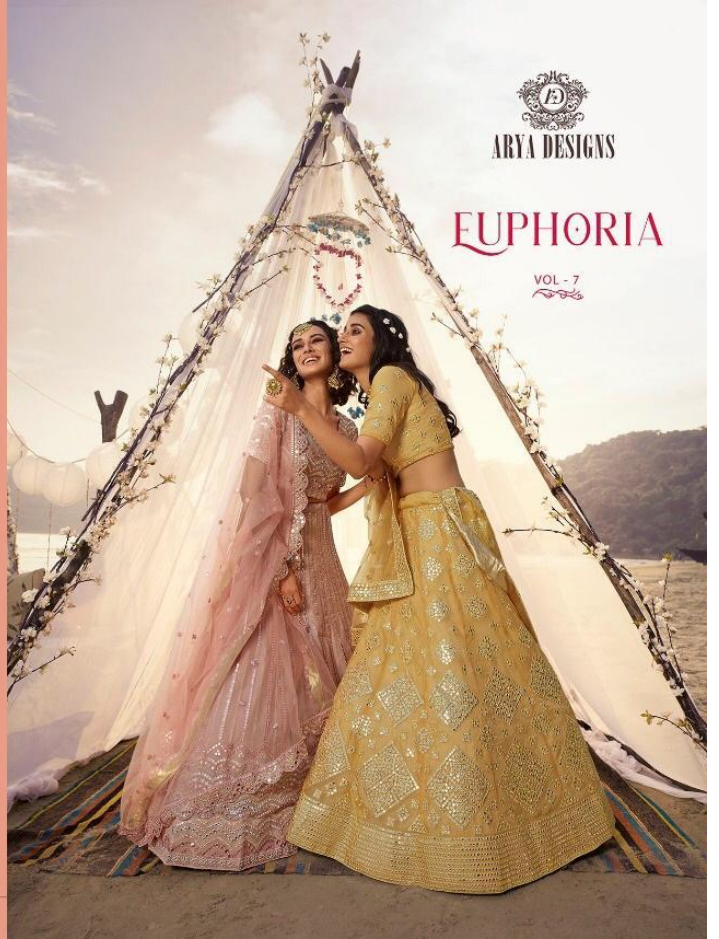

EDIT

ARYA DESIGNS

complimentary copy - not for sale

ARYA DESIGNS

EUPHORIA

VOL - 7