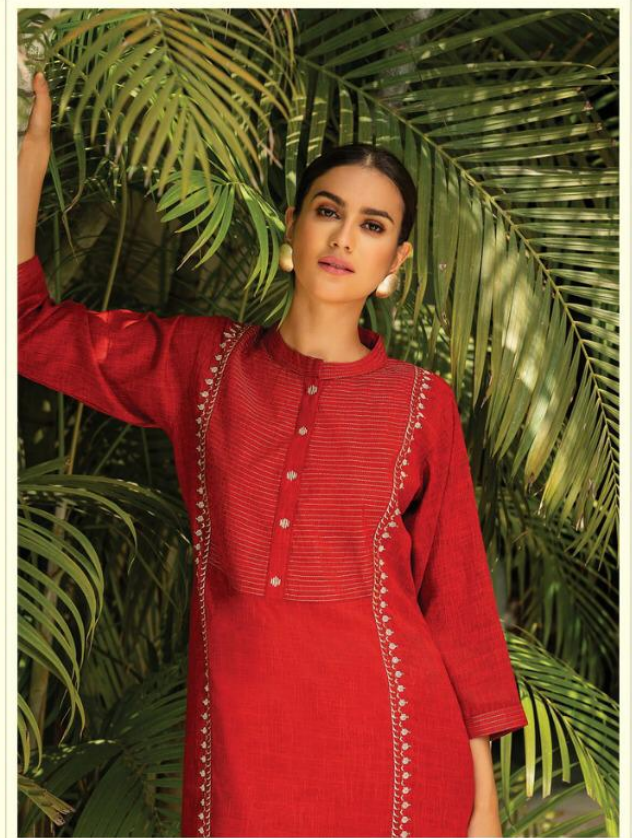

TZU 
"The Zest in You..."

GLAZED

TOP: Cross Dyed Rayon Slub with Thread embroidery work

Bttom: Cross Dyed Rayon Slub Palazzo

.1001.

TOP: Cross Dyed Rayon Slub with Thread embroidery work

Bttom: Cross Dyed Rayon Slub Palazzo

.1004.

TOP: Cross Dyed Rayon Slub with Thread embroidery work

Bottom: Cross Dyed Rayon Slub Palazzo

TZU 
"The Zest in You..."

GLAZED

TOP: Cross Dyed Rayon Slub with Thread embroidery work

Bottom: Cross Dyed Rayon Slub Palazzo