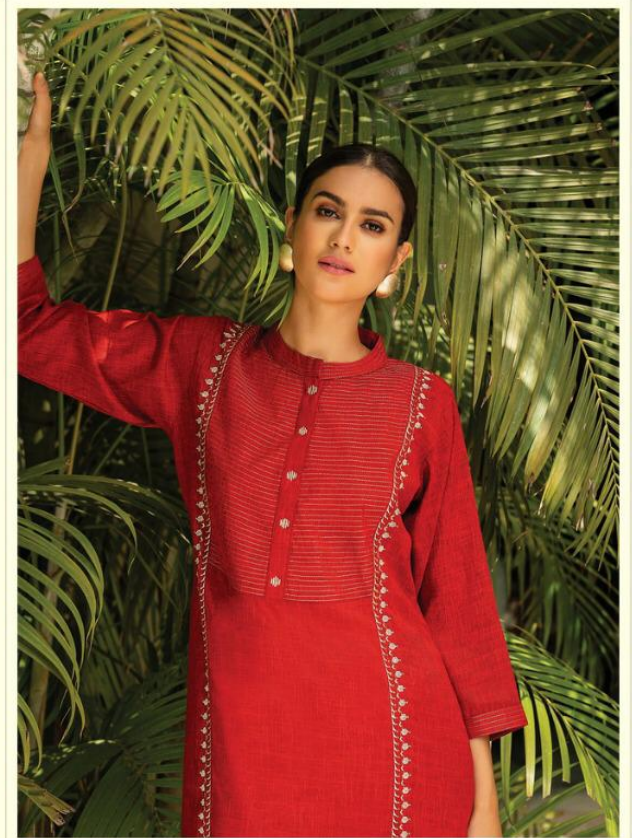

TZU 
"The Zest in You..."

GLAZED

TOP: Cross Dyed Rayon Slub with Thread embroidery work

Bttom: Cross Dyed Rayon Slub Palazzo

TOP: Cross Dyed Rayon Slub with Thread embroidery work

Bttom: Cross Dyed Rayon Slub Palazzo

TOP: Cross Dyed Rayon Slub with Thread embroidery work

Bttom: Cross Dyed Rayon Slub Palazzo

TZU 
"The Zest in You..."

GLAZED

TOP: Cross Dyed Rayon Slub with Thread embroidery work

Bottom: Cross Dyed Rayon Slub Palazzo