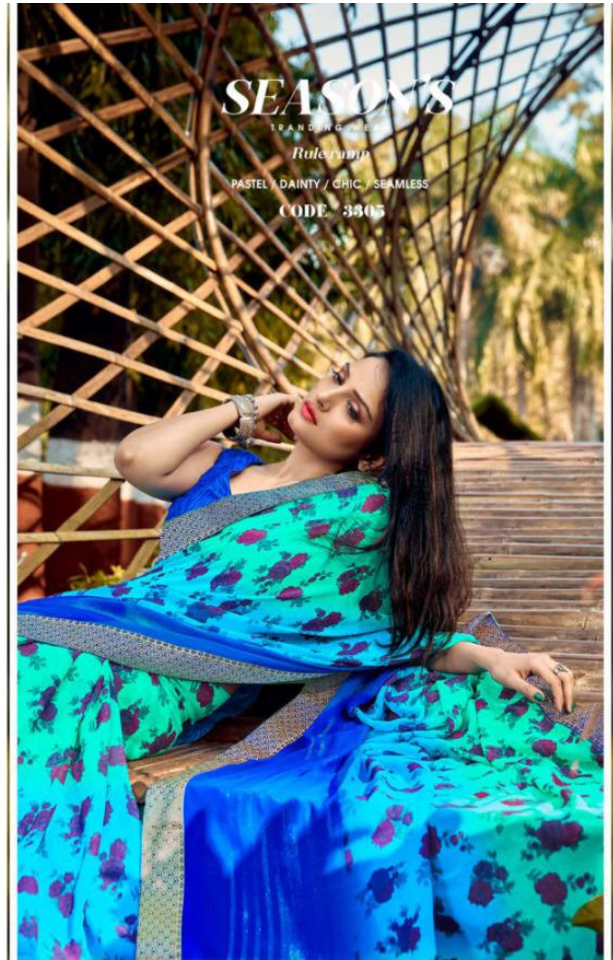

THIS SAREE WILL / MAKE YOU SHINE.

Rufe ramp

CODE / 3303

FASHION

IMAGINE THE NEXT LEVEL OF FASHION

CODE 3304

PASTEL / DAINY / CHIC / SEAMLESS

Run ramp

YEAR 2021
FASHION
EXCLUSIVE COLLECTION

Rule ramp
PASTEL / DAINTY / CHIC / SEAMLESS
CODE / 3306

LAXMIMAYA
FAB

LAXMIMAYA
FAB

Shakshi

Goergette

*heavy jari pattern with
fancy blouse*

Full saree Lace Border शुरु से अंत तक
6.30 CUT भारतीय संस्कृति को दर्शाने के लीअे
Specially भारतीय नारी की शोभा बढायेगा.