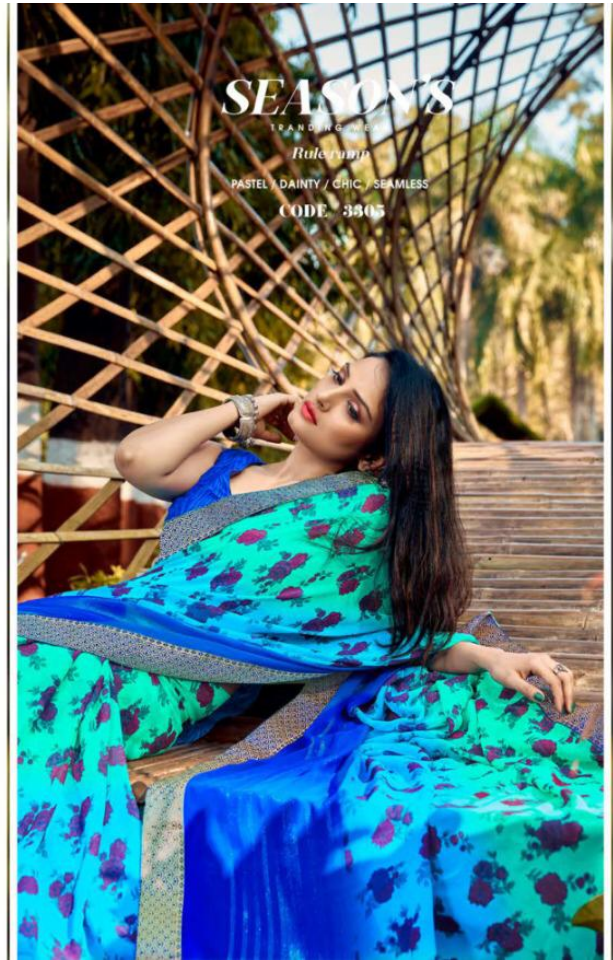

PASTEL / DAINITY / CHIC / SEAMLESS
Rule ramp
CODE / 3302

THE MOST DESIRED LOOK

ADMIRABLE

THIS SAREE WILL / MAKE YOU SHINE.

Ruffle ramp

CODE / 3303

FASHION

IMAGINE THE NEXT LEVEL OF FASHION

CODE 3304

PASTEL / DAINY / CHIC / SEAMLESS

Run ramp

YEAR 2021
FASHION
EXCLUSIVE COLLECTION

Rule ramp
PASTEL / DAINTY / CHIC / SEAMLESS
CODE / 3306

LAXMIMAYA
FAB

LAXMIMAYA
FAB

Shakshi

Goergette

*heavy jari pattern with
fancy blouse*

Full saree Lace Border शुरु से अंत तक
6.30 CUT भारतीय संस्कृति को दर्शाने के लीअे
Specially भारतीय नारी की शोभा बढायेगा.

आपकी सेवा में

LAXMIMAYA
FAB

भारतीय संस्कृति की पहचान साडी