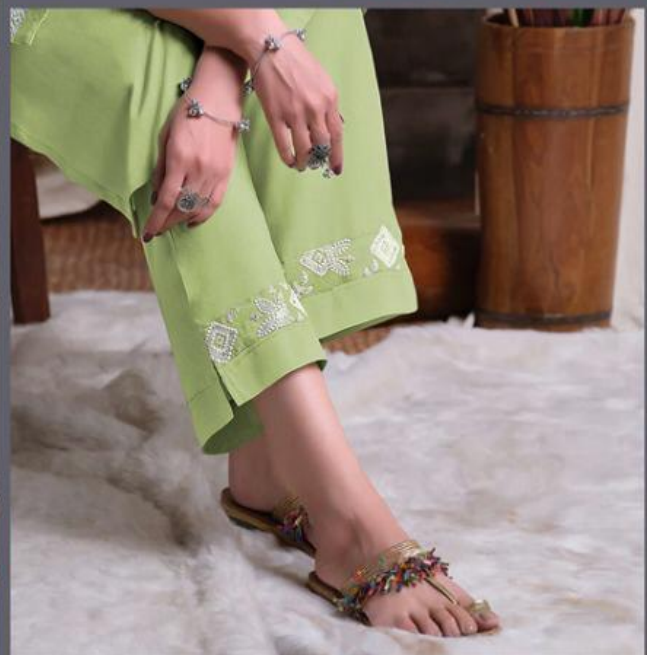

S3 FOREVER

A woman with long, wavy brown hair is looking down. She is wearing a green long-sleeved kurta with white floral embroidery on the chest and cuffs. She is also wearing a silver bracelet and several rings. The background is a soft, out-of-focus grey and white.

WHICH FEMININE TOUCH

An inceptable devotion anteily & excitemol The meghtiness of a woman the engeretion the powerful, The real woman.

S3 FOREVER

S3 FOREVER

S3 FOREVER

MODE

THIS SEASON FOLLOW THE PERFECT MOOD OF STYLE ...

LACY

S3 FOREVER

ENJOY THE POWER OF OUR VARIABLE LACY LOOK.

EVERY FLOWER IS A SOUL

The realization of our true being our true identity, a tee-through attitude atating who we are and where we belong.

S3 FOREVER