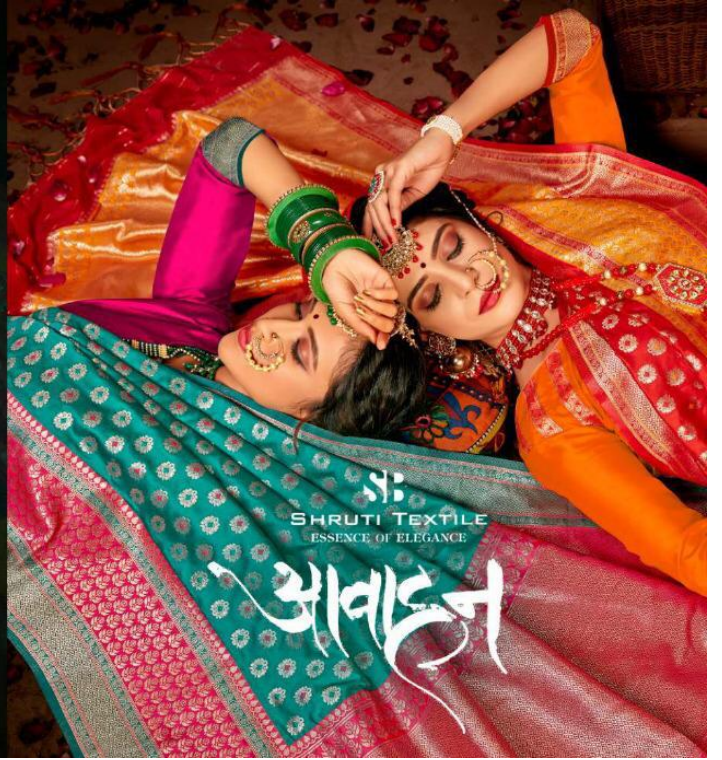

706

710

711

712

THE UNLIMITED TEMPTATION

WITH ELEGANT WORK, WE ENLIGHTEN THE NEW SEASON ON THE DRESSING GROOMING IS THE PERFECT MIX OF MODERN AND TRADITION. ALL YOU HAVE TO DO IS FIND YOUR FAVORITE.

SHRUTI TEXTILE
ESSENCE OF ELEGANCE