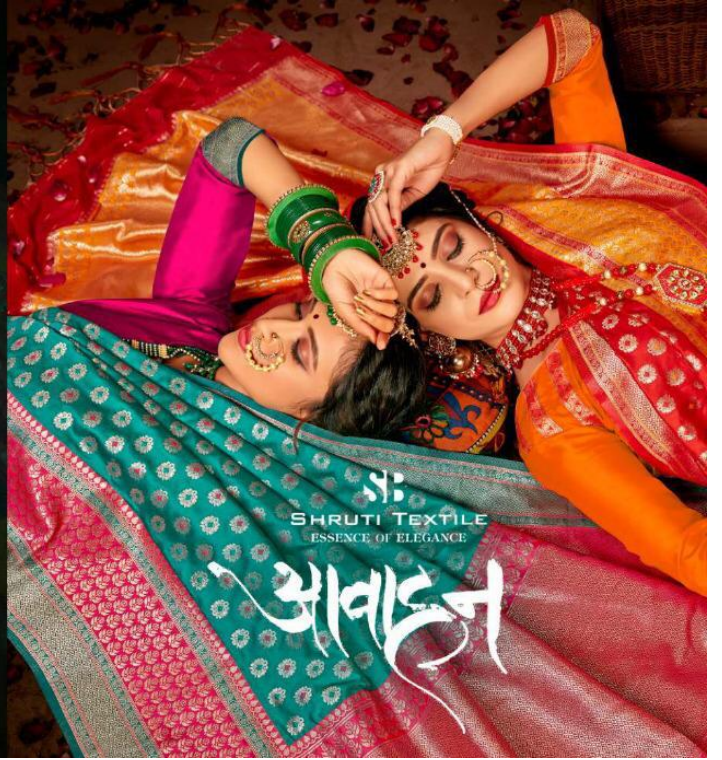

706

710

711

712

THE UNLIMITED TEMPTATION

WELL-DESIGNED WORK, WELL-DESIGNED THE NEW SEASON ON THE EDGE OF GLAMOUR IS THE PERFECT MIX OF MODERN AND TRADITION. ALL YOU HAVE TO DO IS FIND YOUR FAVORITE.

SHRUTI TEXTILE
ESSENCE OF ELEGANCE