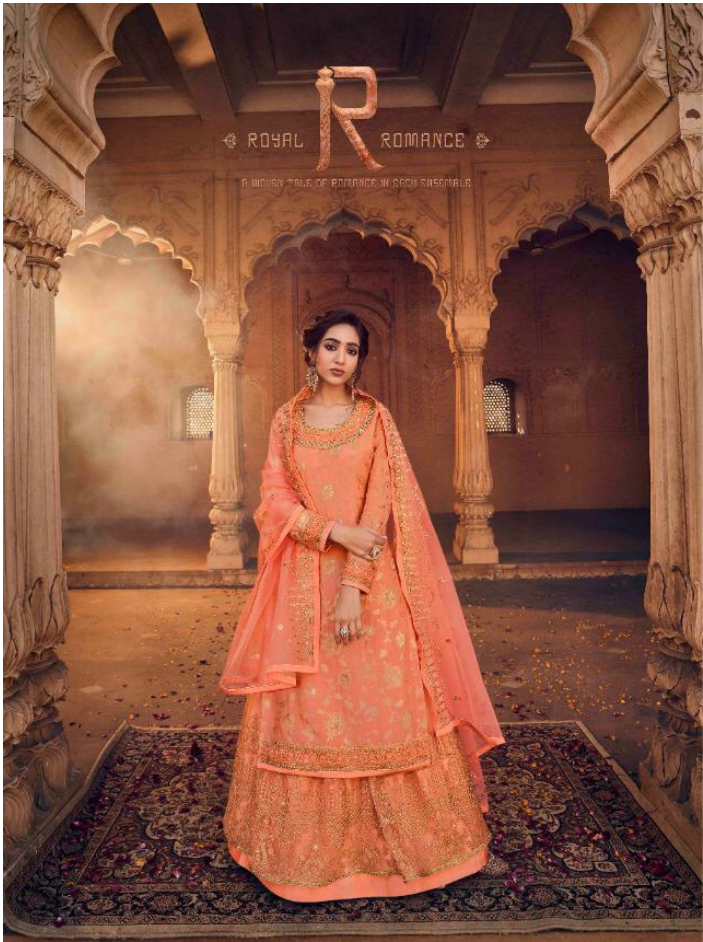

LEO FASHIONS

aarkhi™

VOL-03

www.arkhi.com

 **LEO**
FASHIONS

ROYAL ROMANCE
A MOVIE TALE OF ROMANCE IN EACH ENSEMBLE

1701

CULTURAL LEGACY

◆ SHEER BLISS ◆
A BLISSFUL BALANCE OF INDIAN & CONTEMPORARY AESTHETICS

◆ 1704 ◆

SURREAL ARTISTRY
PORTRAYING THE SUBTLE ROYALTY OF A WOMAN

BESPOKE LUXURY
A BESPOKE COLLECTION OF LUXURIOUS COUTURE FABRICS YOU