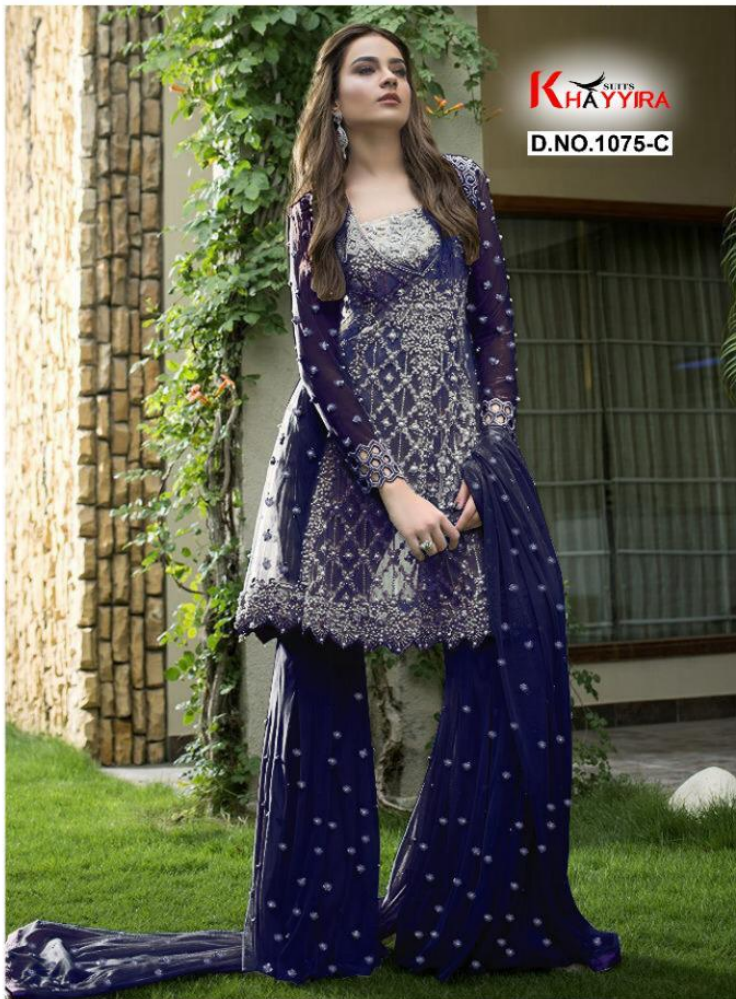

- **Top** - Butterfly Net Heavy embroidered
- **Inner** - Santoon Silk
- **Bottom** - Butterfly Net with Moti Work & Santoon Inner
- **Dupatta** - Butterfly Net with Moti work