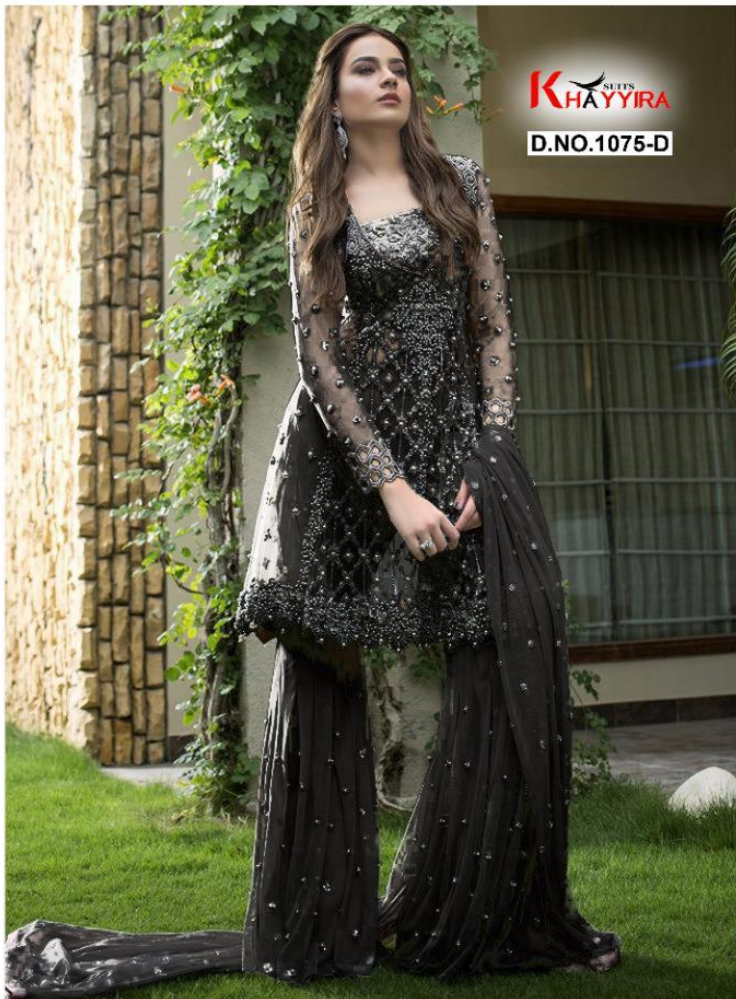

Top - Butterfly Net Heavy embroidered
Inner - Santoon Silk
Bottom - Butterfly Net with Moti Work & Santoon Inner
Dupatta -Butterfly Net with Moti work