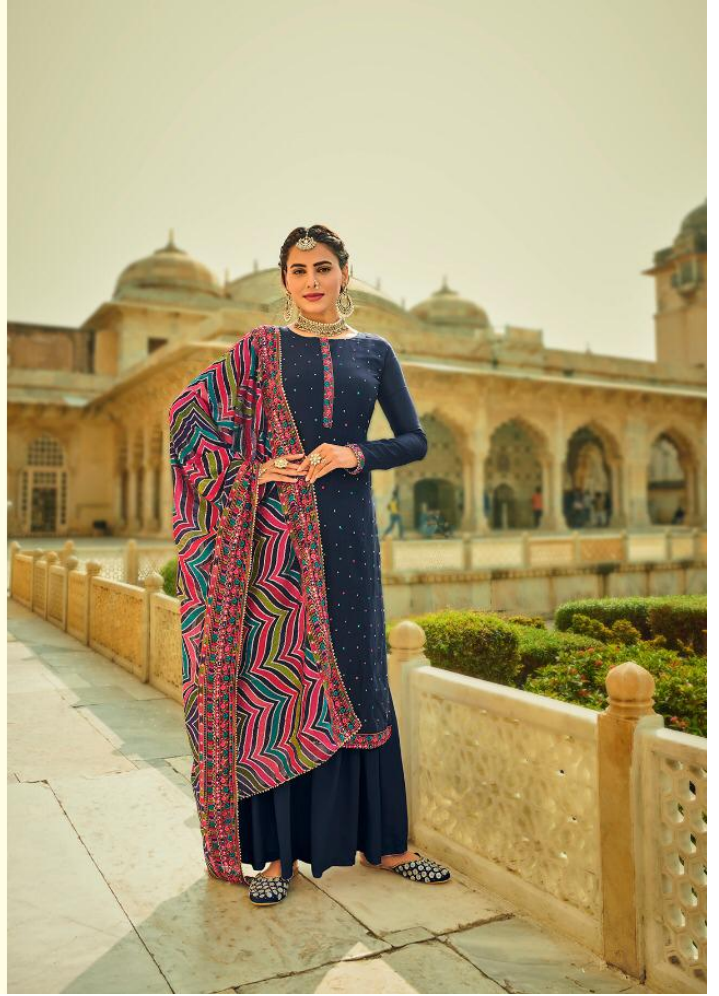

 eba lifestyle  
1242

eba lifestyle  
1244

*Elegance is the only beauty that never fades*

 eba lifestyle

1242

1243

1244

**ASHPREET**  
Vol-2

# ASHPREET

Vol-2

D. no	Febric	RATE
1242	TOP :: Hevey Chinon with Embroidery Work DUPATTA :: Hevey fox Georgette with emboidery work BOTTOM & INNER :: Dull Santoon	1599/-
1243	TOP :: Hevey Chinon with Embroidery Work DUPATTA :: Hevey Chinon with Embroidery Work BOTTOM & INNER :: Dull Santoon	1699/-
1244	TOP :: Hevey Chinon with Embroidery Work DUPATTA :: Hevey fox Georgette with emboidery work BOTTOM & INNER :: Dull Santoon	1499/-