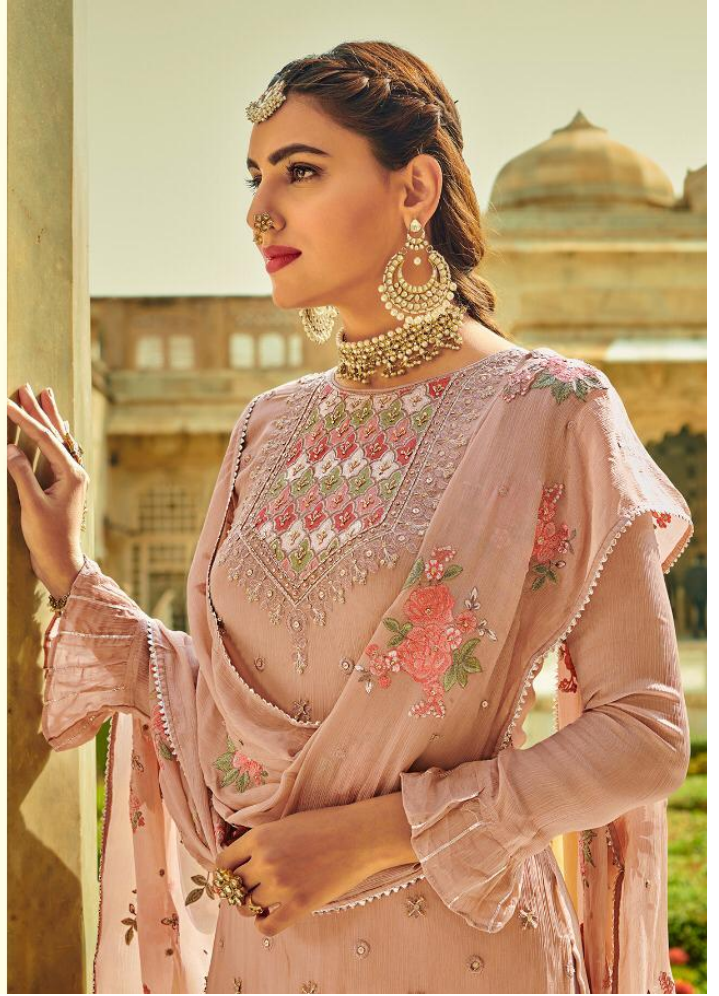

 eba lifestyle
1242

eba lifestyle
1244

Elegance is the only beauty that never fades

1242

1243

1244

ASHPREET

Vol-2

ASHPREET

Vol-2

D. no	Febric	RATE
1242	TOP :: Hevey Chinon with Embroidery Work DUPATTA :: Hevey fox Georgette with emboidery work BOTTOM & INNER :: Dull Santoon	1599/-
1243	TOP :: Hevey Chinon with Embroidery Work DUPATTA :: Hevey Chinon with Embroidery Work BOTTOM & INNER :: Dull Santoon	1699/-
1244	TOP :: Hevey Chinon with Embroidery Work DUPATTA :: Hevey fox Georgette with emboidery work BOTTOM & INNER :: Dull Santoon	1499/-