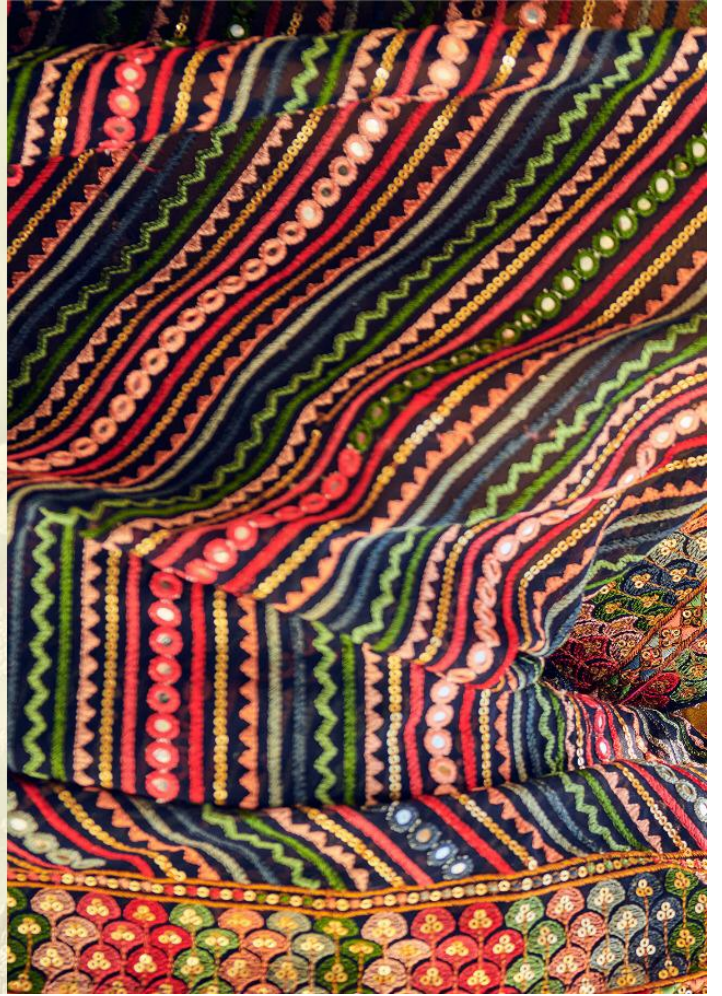

 eba lifestyle  
1242

eba lifestyle  
1244

*Elegance is the only beauty that never fades*

 eba lifestyle

1242

1243

1244

**ASHPREET**  
Vol-2

# ASHPREET

Vol-2

D. no	Febric	RATE
1242	TOP :: Hevey Chinon with Embroidery Work DUPATTA :: Hevey fox Georgette with emboidery work BOTTOM & INNER :: Dull Santoon	1599/-
1243	TOP :: Hevey Chinon with Embroidery Work DUPATTA :: Hevey Chinon with Embroidery Work BOTTOM & INNER :: Dull Santoon	1699/-
1244	TOP :: Hevey Chinon with Embroidery Work DUPATTA :: Hevey fox Georgette with emboidery work BOTTOM & INNER :: Dull Santoon	1499/-