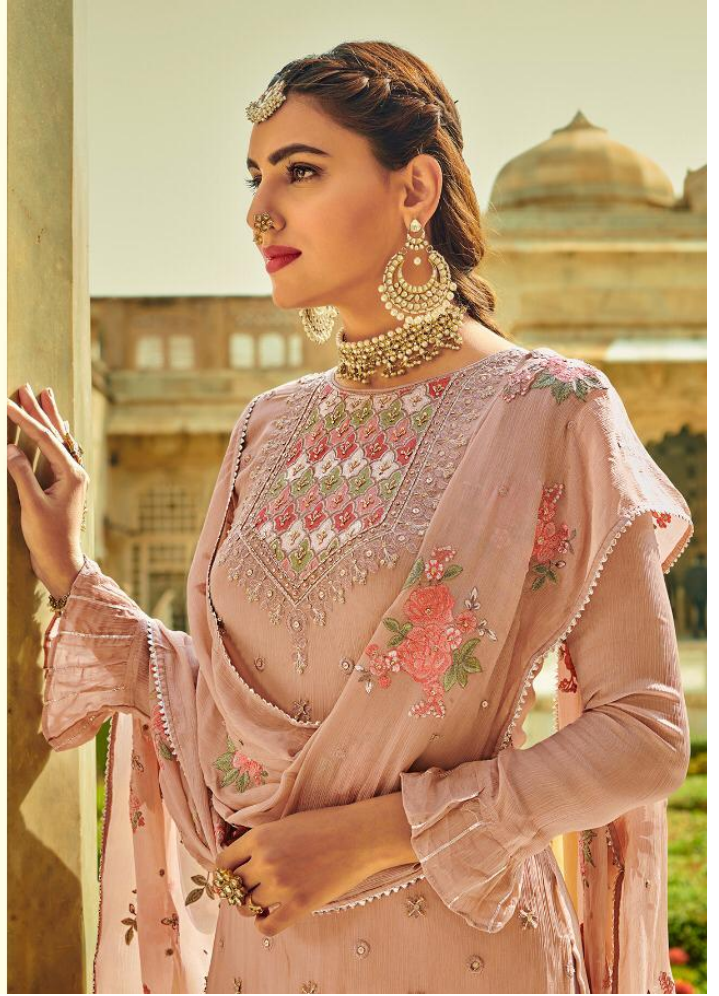

 eba lifestyle  
1242

eba lifestyle  
1244

*Elegance is the only beauty that never fades*

 eba lifestyle

1242

1243

1244

**ASHPREET**  
Vol-2

# ASHPREET

Vol-2

D. no	Febric	RATE
1242	TOP :: Hevey Chinon with Embroidery Work DUPATTA :: Hevey fox Georgette with emboidery work BOTTOM & INNER :: Dull Santoon	1599/-
1243	TOP :: Hevey Chinon with Embroidery Work DUPATTA :: Hevey Chinon with Embroidery Work BOTTOM & INNER :: Dull Santoon	1699/-
1244	TOP :: Hevey Chinon with Embroidery Work DUPATTA :: Hevey fox Georgette with emboidery work BOTTOM & INNER :: Dull Santoon	1499/-