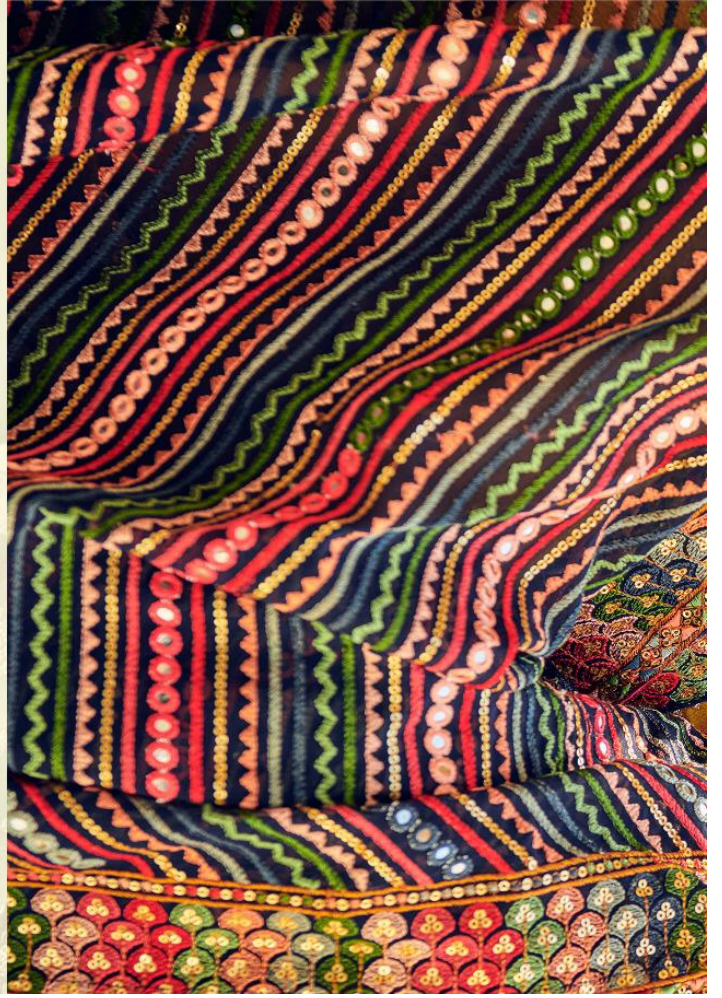

 eba lifestyle
1242

eba lifestyle
1244

Elegance is the only beauty that never fades

1242

1243

1244

ASHPREET

Vol-2

ASHPREET

Vol-2

D. no	Febric	RATE
1242	TOP :: Hevey Chinon with Embroidery Work DUPATTA :: Hevey fox Georgette with emboidery work BOTTOM & INNER :: Dull Santoon	1599/-
1243	TOP :: Hevey Chinon with Embroidery Work DUPATTA :: Hevey Chinon with Embroidery Work BOTTOM & INNER :: Dull Santoon	1699/-
1244	TOP :: Hevey Chinon with Embroidery Work DUPATTA :: Hevey fox Georgette with emboidery work BOTTOM & INNER :: Dull Santoon	1499/-