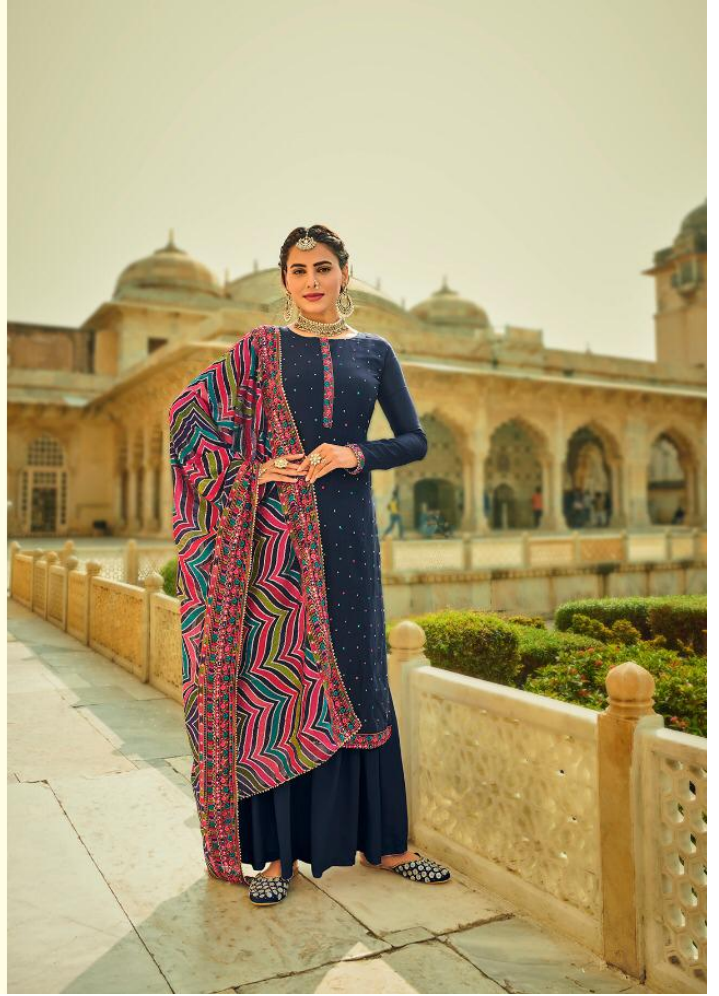

 eba lifestyle  
1242

eba lifestyle  
1244

*Elegance is the only beauty that never fades*

1242

1243

1244

**ASHPREET**  
Vol-2

# ASHPREET

Vol-2

D. no	Febric	RATE
1242	TOP :: Hevey Chinon with Embroidery Work DUPATTA :: Hevey fox Georgette with emboidery work BOTTOM & INNER :: Dull Santoon	1599/-
1243	TOP :: Hevey Chinon with Embroidery Work DUPATTA :: Hevey Chinon with Embroidery Work BOTTOM & INNER :: Dull Santoon	1699/-
1244	TOP :: Hevey Chinon with Embroidery Work DUPATTA :: Hevey fox Georgette with emboidery work BOTTOM & INNER :: Dull Santoon	1499/-