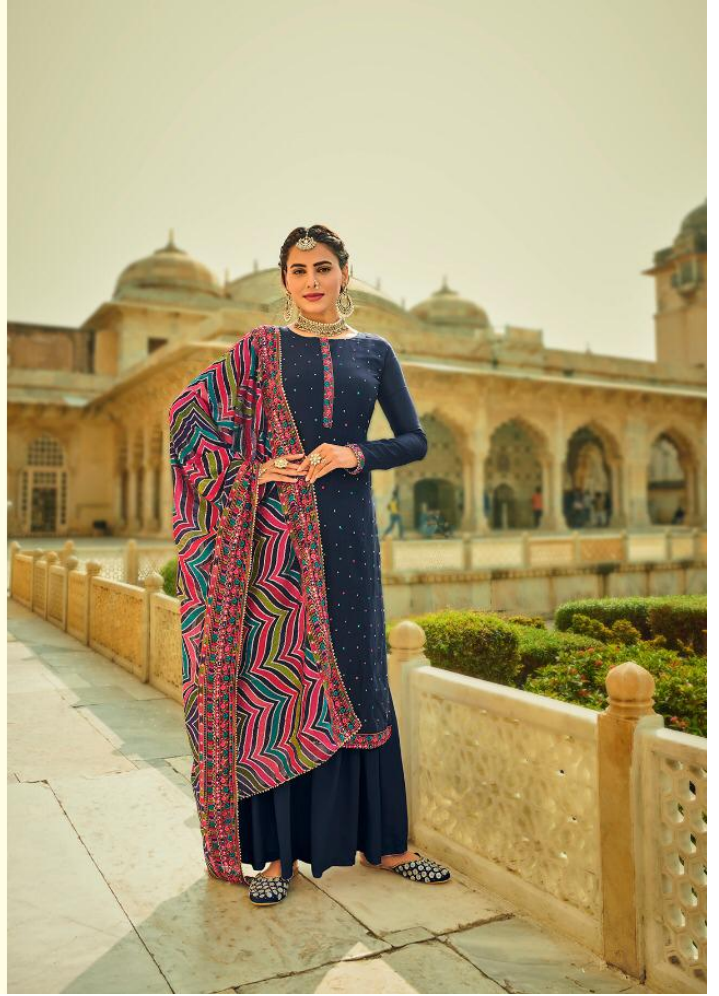

 eba lifestyle
1242

eba lifestyle
1244

Elegance is the only beauty that never fades

1242

1243

1244

ASHPREET

Vol-2

ASHPREET

Vol-2

D. no	Febric	RATE
1242	TOP :: Hevey Chinon with Embroidery Work DUPATTA :: Hevey fox Georgette with emboidery work BOTTOM & INNER :: Dull Santoon	1599/-
1243	TOP :: Hevey Chinon with Embroidery Work DUPATTA :: Hevey Chinon with Embroidery Work BOTTOM & INNER :: Dull Santoon	1699/-
1244	TOP :: Hevey Chinon with Embroidery Work DUPATTA :: Hevey fox Georgette with emboidery work BOTTOM & INNER :: Dull Santoon	1499/-