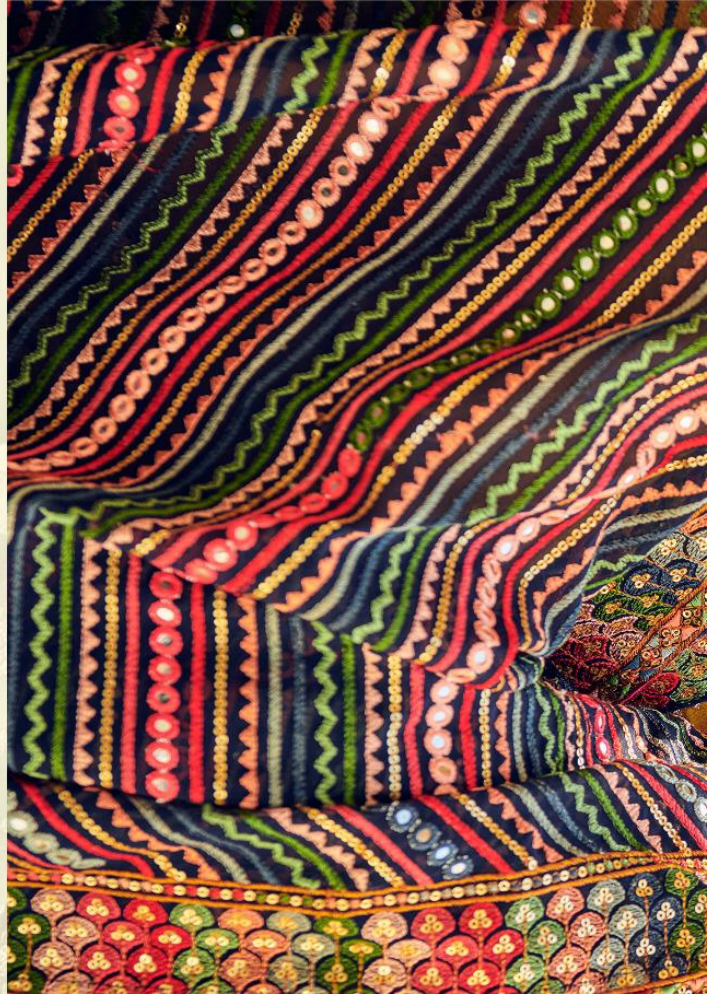

 eba lifestyle  
1242

eba lifestyle  
1244

*Elegance is the only beauty that never fades*

1242

1243

1244

**ASHPREET**  
Vol-2

# ASHPREET

Vol-2

D. no	Febric	RATE
1242	TOP :: Hevey Chinon with Embroidery Work DUPATTA :: Hevey fox Georgette with emboidery work BOTTOM & INNER :: Dull Santoon	1599/-
1243	TOP :: Hevey Chinon with Embroidery Work DUPATTA :: Hevey Chinon with Embroidery Work BOTTOM & INNER :: Dull Santoon	1699/-
1244	TOP :: Hevey Chinon with Embroidery Work DUPATTA :: Hevey fox Georgette with emboidery work BOTTOM & INNER :: Dull Santoon	1499/-