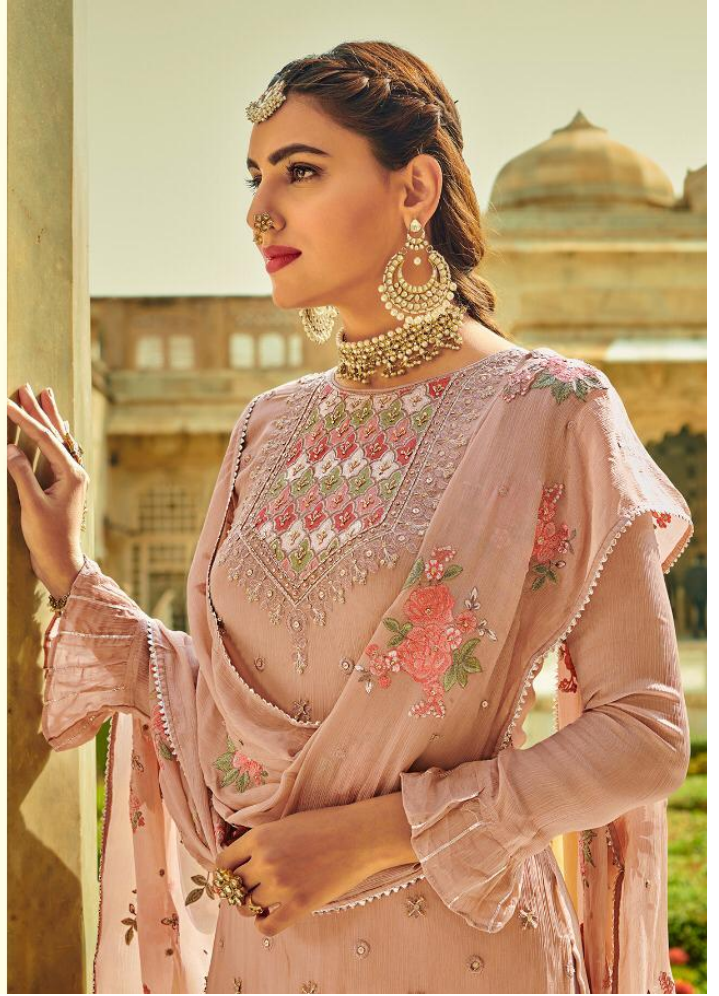

 eba lifestyle
1242

eba lifestyle
1244

Elegance is the only beauty that never fades

eba lifestyle

1242

1243

1244

ASHPREET
Vol-2

ASHPREET

Vol-2

D. no	Febric	RATE
1242	TOP :: Hevey Chinon with Embroidery Work DUPATTA :: Hevey fox Georgette with emboidery work BOTTOM & INNER :: Dull Santoon	1599/-
1243	TOP :: Hevey Chinon with Embroidery Work DUPATTA :: Hevey Chinon with Embroidery Work BOTTOM & INNER :: Dull Santoon	1699/-
1244	TOP :: Hevey Chinon with Embroidery Work DUPATTA :: Hevey fox Georgette with emboidery work BOTTOM & INNER :: Dull Santoon	1499/-