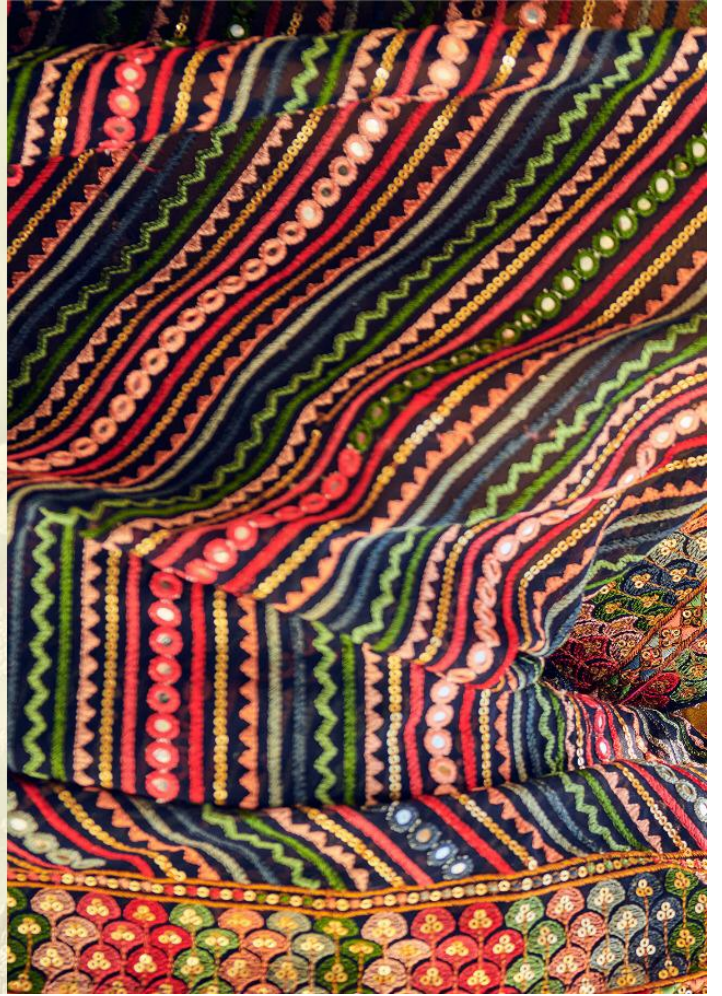

 eba lifestyle
1242

eba lifestyle
1244

Elegance is the only beauty that never fades

eba lifestyle

1242

1243

1244

ASHPREET
Vol-2

ASHPREET

Vol-2

D. no	Febric	RATE
1242	TOP :: Hevey Chinon with Embroidery Work DUPATTA :: Hevey fox Georgette with emboidery work BOTTOM & INNER :: Dull Santoon	1599/-
1243	TOP :: Hevey Chinon with Embroidery Work DUPATTA :: Hevey Chinon with Embroidery Work BOTTOM & INNER :: Dull Santoon	1699/-
1244	TOP :: Hevey Chinon with Embroidery Work DUPATTA :: Hevey fox Georgette with emboidery work BOTTOM & INNER :: Dull Santoon	1499/-