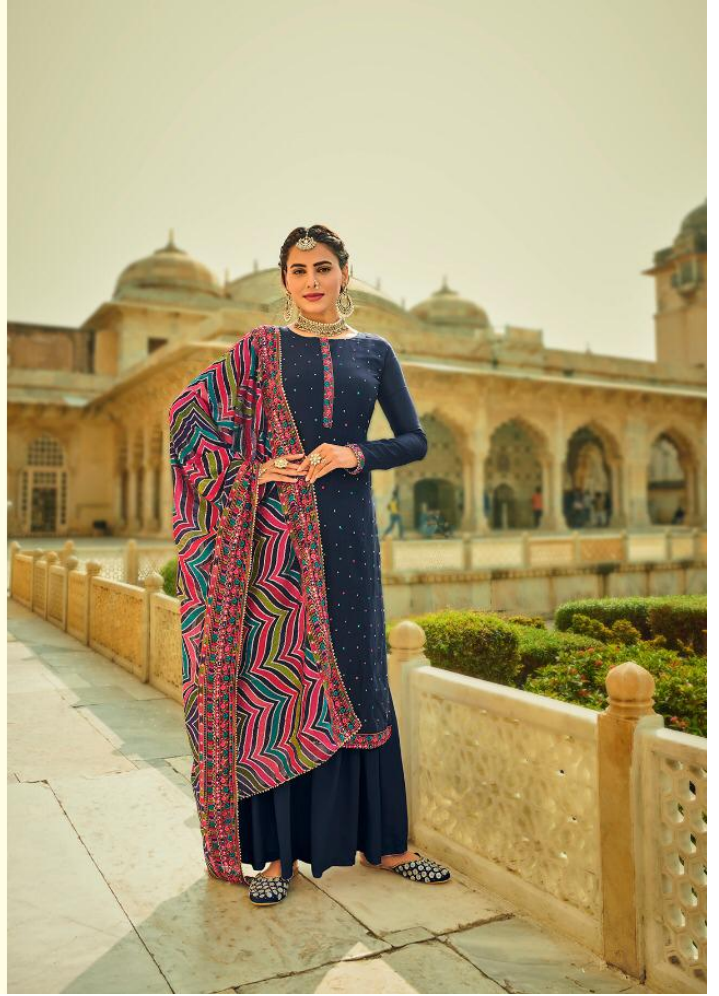

 eba lifestyle
1242

eba lifestyle
1244

Elegance is the only beauty that never fades

eba lifestyle

1242

1243

1244

ASHPREET
Vol-2

ASHPREET

Vol-2

D. no	Febric	RATE
1242	TOP :: Hevey Chinon with Embroidery Work DUPATTA :: Hevey fox Georgette with emboidery work BOTTOM & INNER :: Dull Santoon	1599/-
1243	TOP :: Hevey Chinon with Embroidery Work DUPATTA :: Hevey Chinon with Embroidery Work BOTTOM & INNER :: Dull Santoon	1699/-
1244	TOP :: Hevey Chinon with Embroidery Work DUPATTA :: Hevey fox Georgette with emboidery work BOTTOM & INNER :: Dull Santoon	1499/-