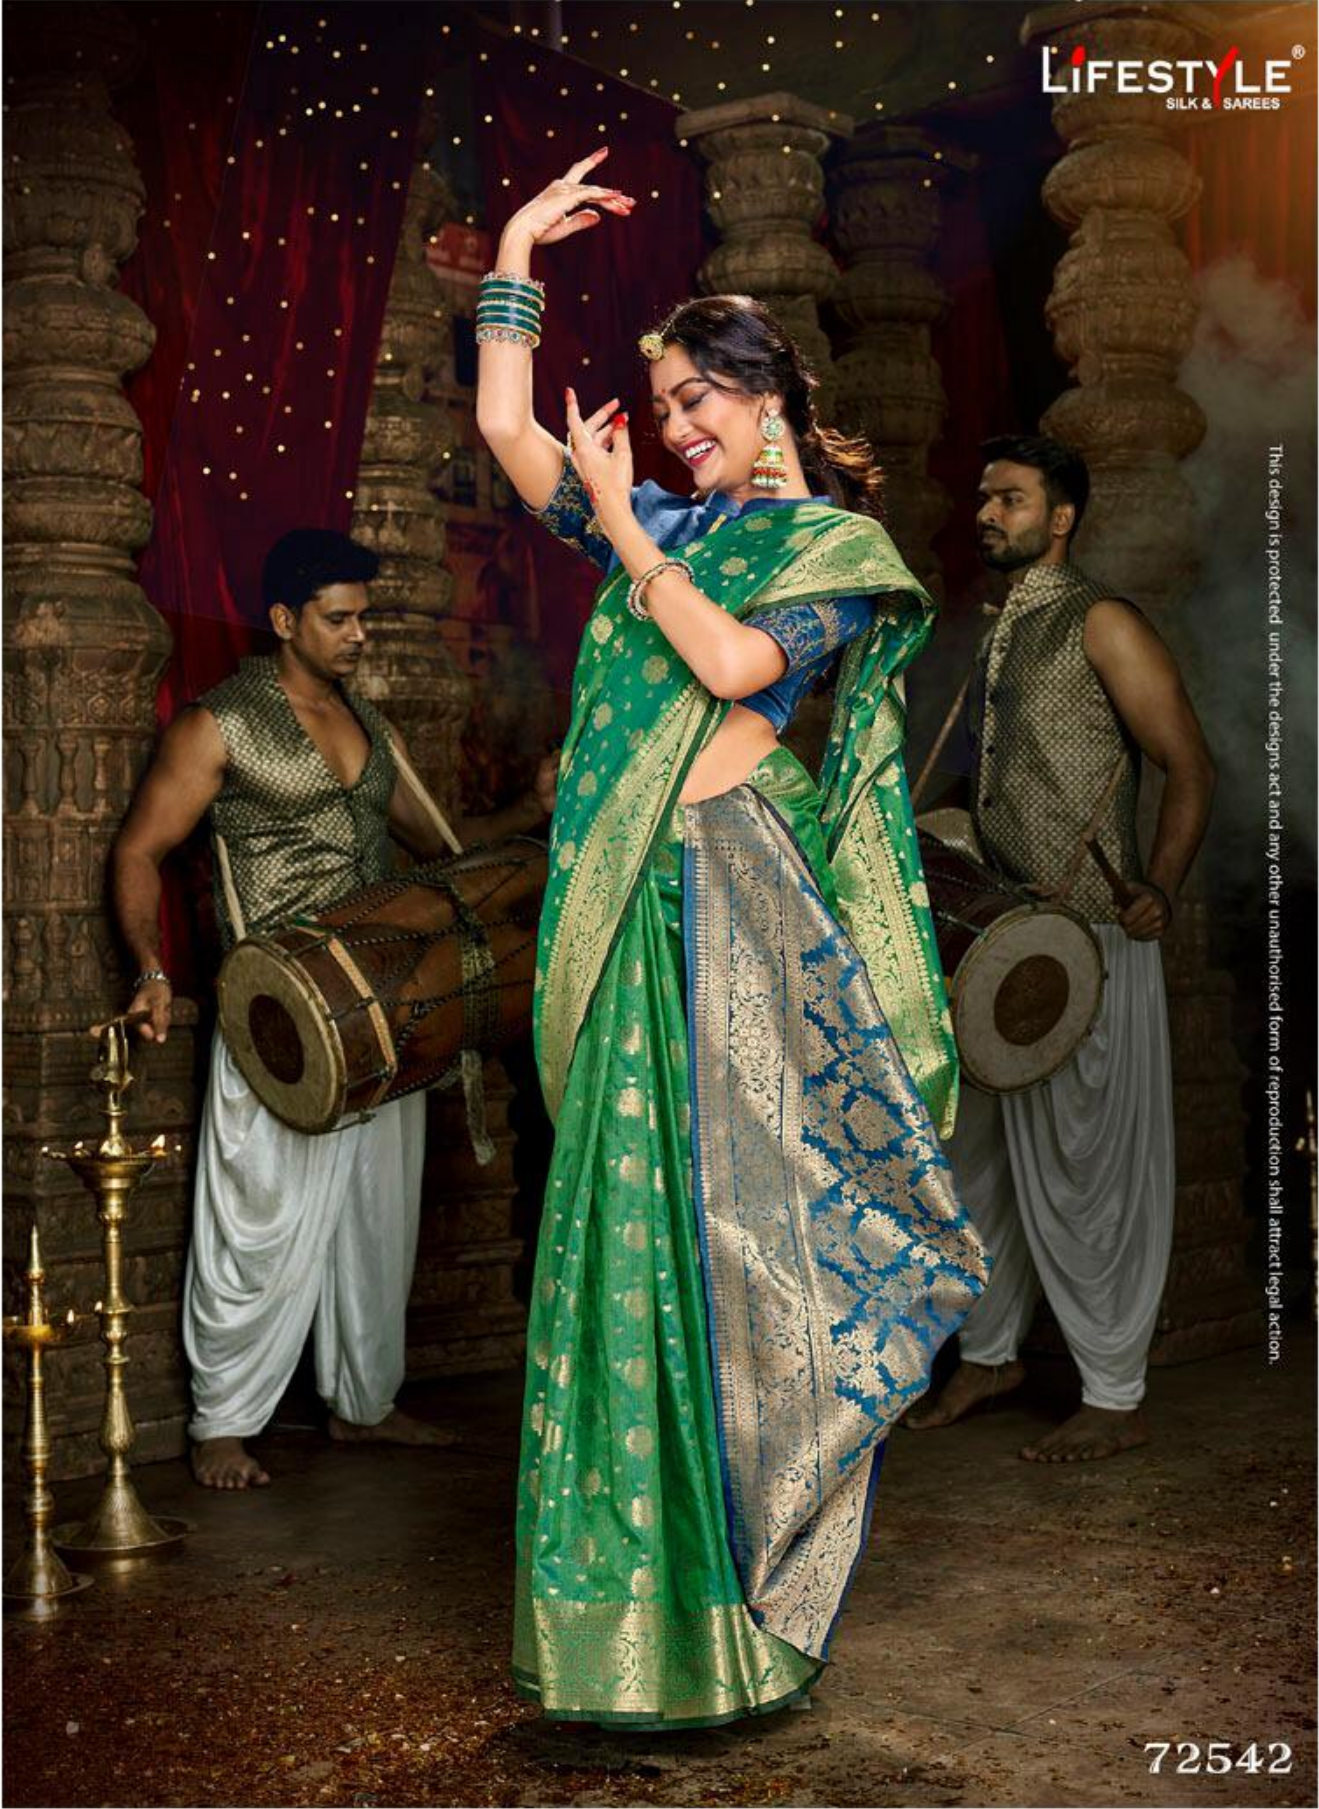

LIFESTYLE®
SILK & SAREES

This design is protected under the designs act and any other unauthorised form of reproduction shall attract legal action.

72542