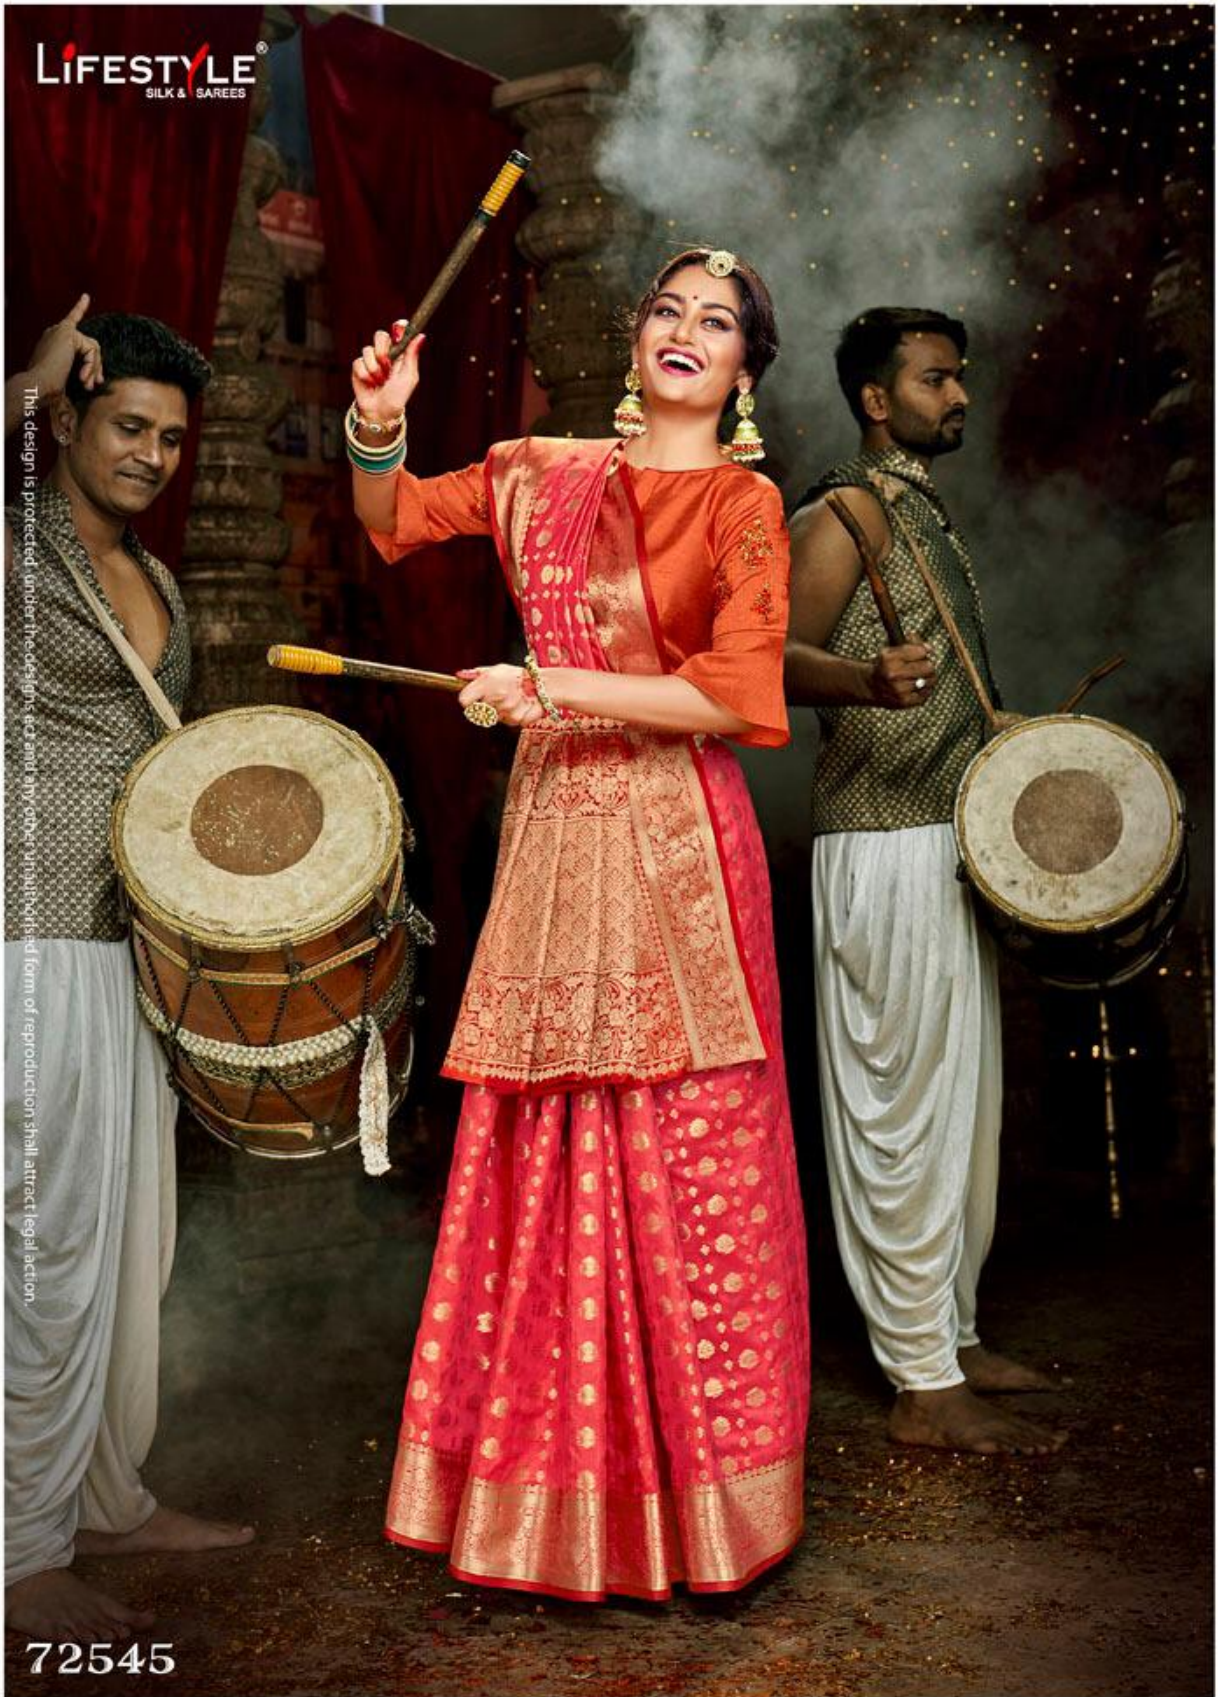

LIFESTYLE®
SILK & SAREES

This design is protected, and the designs, text and any other intellectual property of reproduction shall attract legal action.

72545