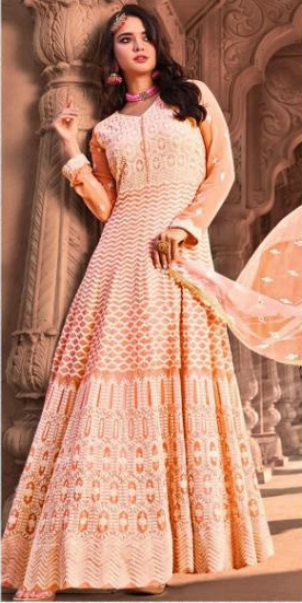

RINAZ<sup>®</sup>  
FASHION  
D.NO.5501  
RIM ZIM  
VOL-6

TOP: - BUTTERFLY NET WITH HEAVY EMBROIDERY & DIAMOND WORK  
BOTTOM+INNER : - HEAVY SHANTUN  
DUPATTA :- BUTTERFLY NET WITH EMBROIDERY

D.NO.5501

D.NO.5502