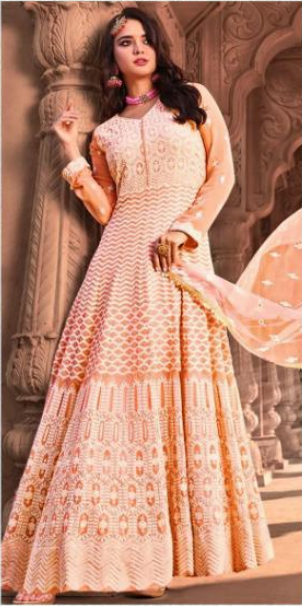

RINAZ<sup>®</sup>  
FASHION

D.NO.5501  
RIM ZIM  
VOL-6

TOP: - BUTTERFLY NET WITH HEAVY EMBROIDERY & DIAMOND WORK  
BOTTOM+INNER : - HEAVY SHANTUN  
DUPATTA :- BUTTERFLY NET WITH EMBROIDERY

D.NO.5501

D.NO.5502