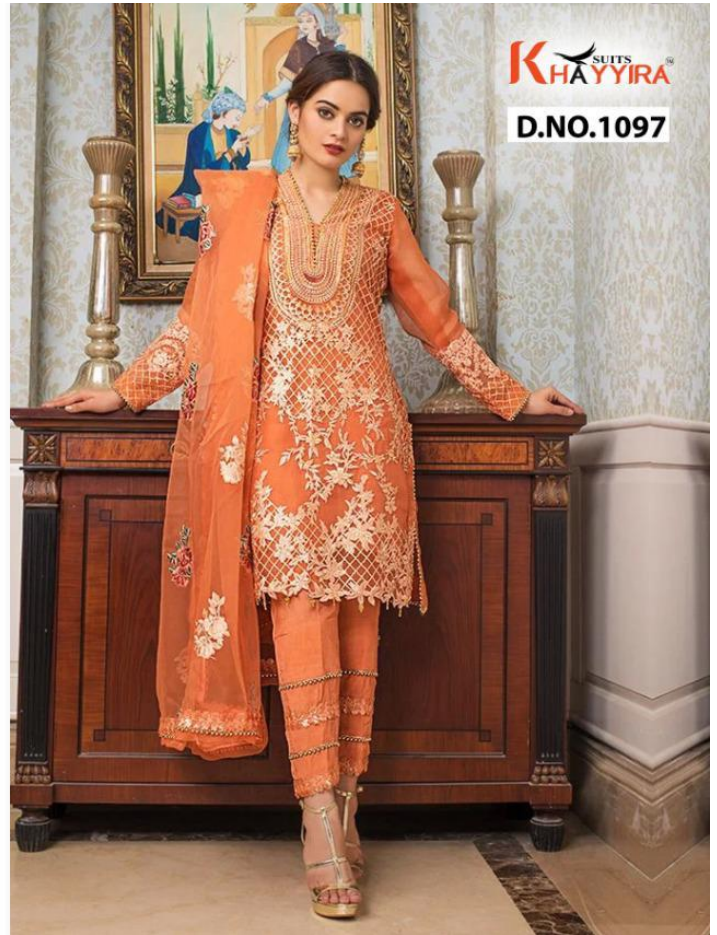

TOP - FOX GEORGETTE HEAVY EMBROIDERED
INNER- DULL SHANTOON
BOTTOM - DULL SHANTOON WITH PATCH EMBROIDRED
DUPATTA - ORGANZA HEAVY EMBROIDRED WITH LACE

K SUITS
HAYYIRA
D.NO.1098

TOP - FOX GEORGETTE HEAVY EMBROIDERED WITH ACCESSORIES
INNER- DULL SHANTOON
BOTTOM - DULL SHANTOON WITH PATCH EMBROIDRED
DUPATTA - BUTTERFLY NET HEAVY EMBROIDRED

K SUITS
HAYYIRA™

ALZOHAB
VOL-2

D.NO.1095

D.NO.1096

D.NO.1097

D.NO.1098

TOP - FOX GEORGETTE HEAVY EMBROIDERED WITH READYMADE LACE
INNER- DULL SHANTOON
BOTTOM - DULL SHANTOON WITH READYMADE LACE
DUPATTA - ORGANZA HEAVY EMBROIDRED

TOP - FOX GEORGETTE HEAVY EMBROIDERED
INNER- DULL SHANTOON
BOTTOM - DULL SHANTOON WITH PATCH EMBROIDRED
DUPATTA - ORGANZA HEAVY EMBROIDRED WITH READYMADE LACE