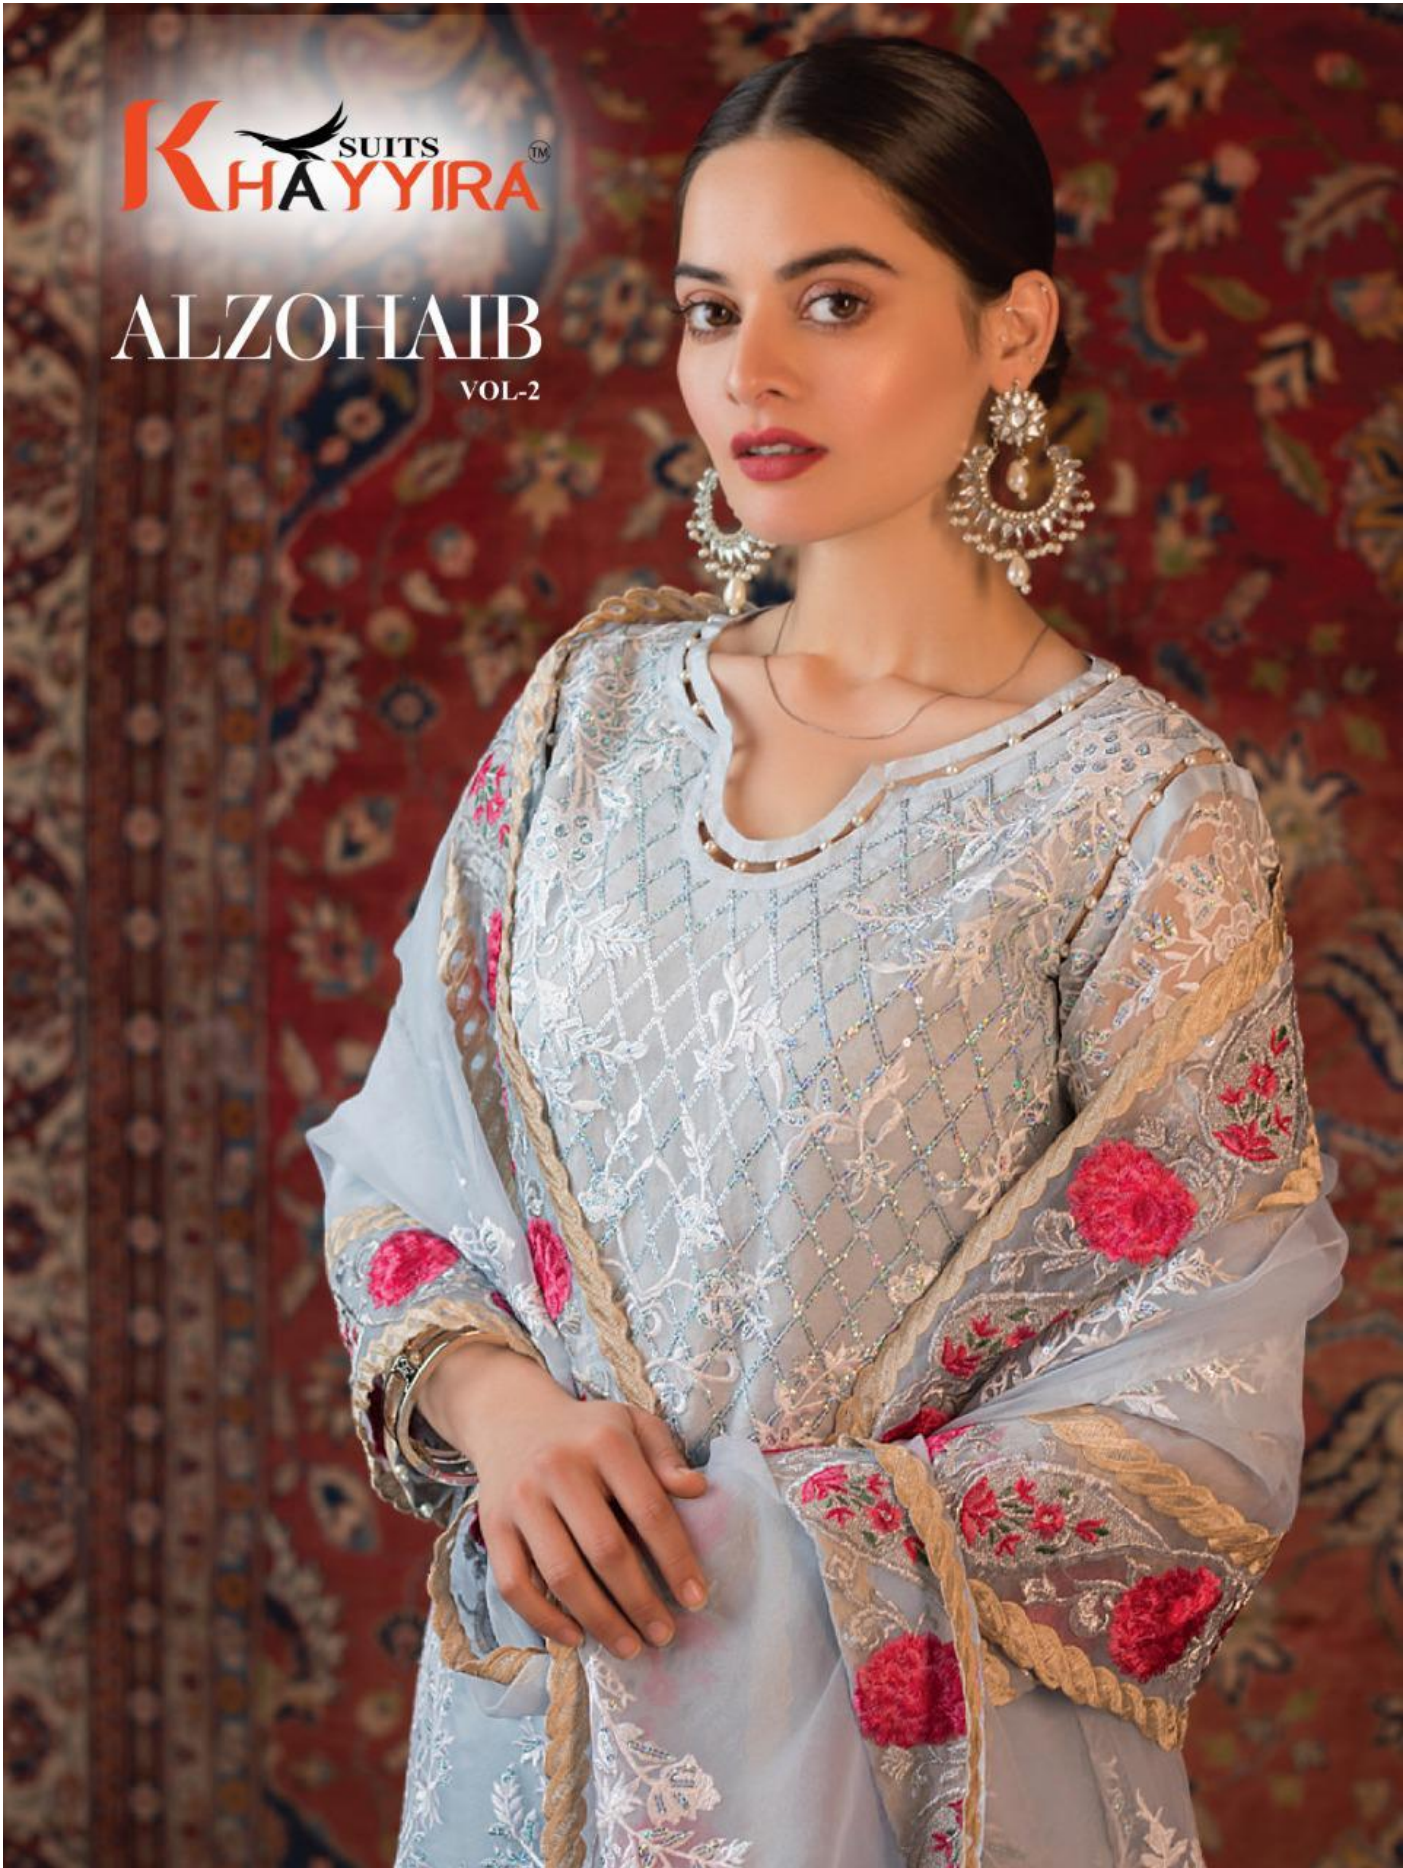

TOP - FOX GEORGETTE HEAVY EMBROIDERED
INNER- DULL SHANTOON
BOTTOM - DULL SHANTOON WITH PATCH EMBROIDRED
DUPATTA - ORGANZA HEAVY EMBROIDRED WITH LACE

K SUITS
HAYYIRA
D.NO.1098

TOP - FOX GEORGETTE HEAVY EMBROIDERED WITH ACCESSORIES
INNER- DULL SHANTOON
BOTTOM - DULL SHANTOON WITH PATCH EMBROIDRED
DUPATTA - BUTTERFLY NET HEAVY EMBROIDRED

K SUITS
HAYYIRA™

ALZOHAB
VOL-2

D.NO.1095

D.NO.1096

D.NO.1097

D.NO.1098

TOP - FOX GEORGETTE HEAVY EMBROIDERED WITH READYMADE LACE
INNER- DULL SHANTOON
BOTTOM - DULL SHANTOON WITH READYMADE LACE
DUPATTA - ORGANZA HEAVY EMBROIDRED

TOP - FOX GEORGETTE HEAVY EMBROIDERED
INNER- DULL SHANTOON
BOTTOM - DULL SHANTOON WITH PATCH EMBROIDRED
DUPATTA - ORGANZA HEAVY EMBROIDRED WITH READYMADE LACE