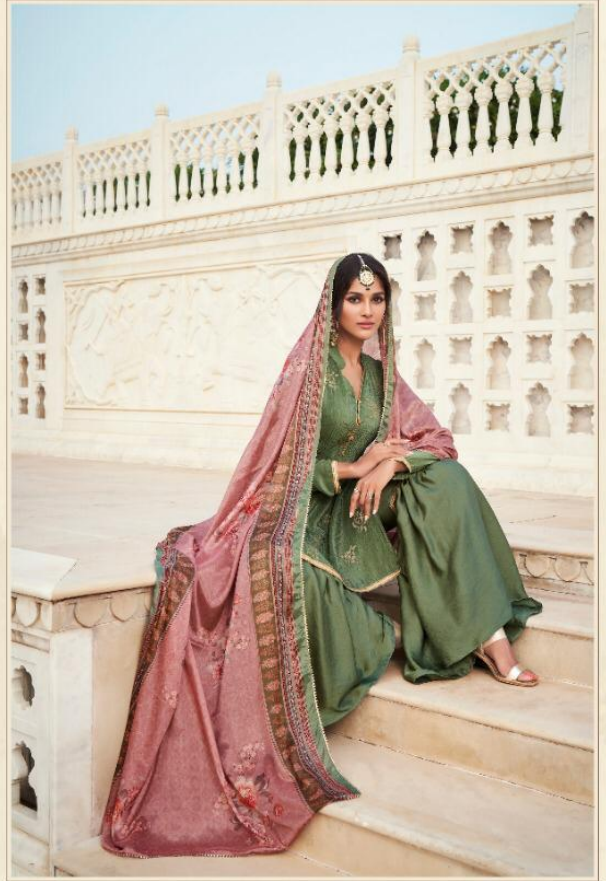

MOHINI<sup>TM</sup>  
FASHION

GLAMOUR<sup>TM</sup>  
VOLUME 91

**MOHINT**  
FASHION  
GLAMOUR

STUPENDOUS BEAUTY

WITH AN INSPIRATION TO THE RICH CULTURE  
OF INDIA'S ANCIENT CIVILIZATION, WE HAVE  
BRINGING IN A FRESH  
THE BEAUTIFUL CLASSIC DESIGN OF THE  
AND IT IS AVAILABLE IN BOTH VERSIONS.

MOHINI  
FASHION  
GLAMOUR

MARVELLOUS  
L. 60" X 70" (152.4 X 177.8 CM)  
MATERIAL: 100% COTTON  
91002

MOHINI  
FASHION  
GLAMOUR

JASMINE  
91001

MOHINI  
FASHION  
GLAMOUR

MAGNETIC  
91006

MOHINI  
FASHION  
GLAMOUR