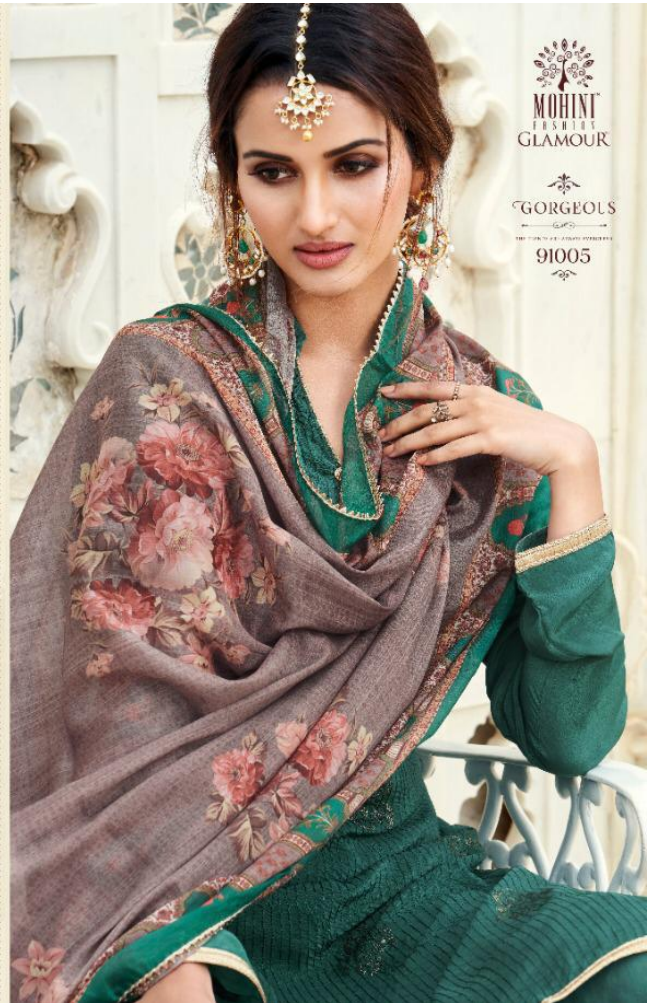

MOHINI<sup>TM</sup>  
FASHION

GLAMOUR<sup>TM</sup>  
VOLUME 91

**MOHINT**  
FASHION  
GLAMOUR

STUPENDOUS BEAUTY

WITH AN INSPIRATION TO THE RICH CULTURE  
OF INDIA'S ANCIENT CIVILIZATION, WE HAVE  
BRINGING IN A FRESH  
THE BEAUTIFUL CLASSIC DESIGN OF THE  
AND IT IS AVAILABLE IN BOTH VERSIONS.

MOHINI  
FASHION  
GLAMOUR

MARVELLOUS  
L. 60" X 70" (152.4 X 177.8 CM)  
MATERIAL: 100% COTTON  
91002

MOHINI  
FASHION  
GLAMOUR

JASMINE  
91001

MOHINI  
FASHION  
GLAMOUR

MAGNETIC  
91006

MOHINI  
FASHION  
GLAMOUR