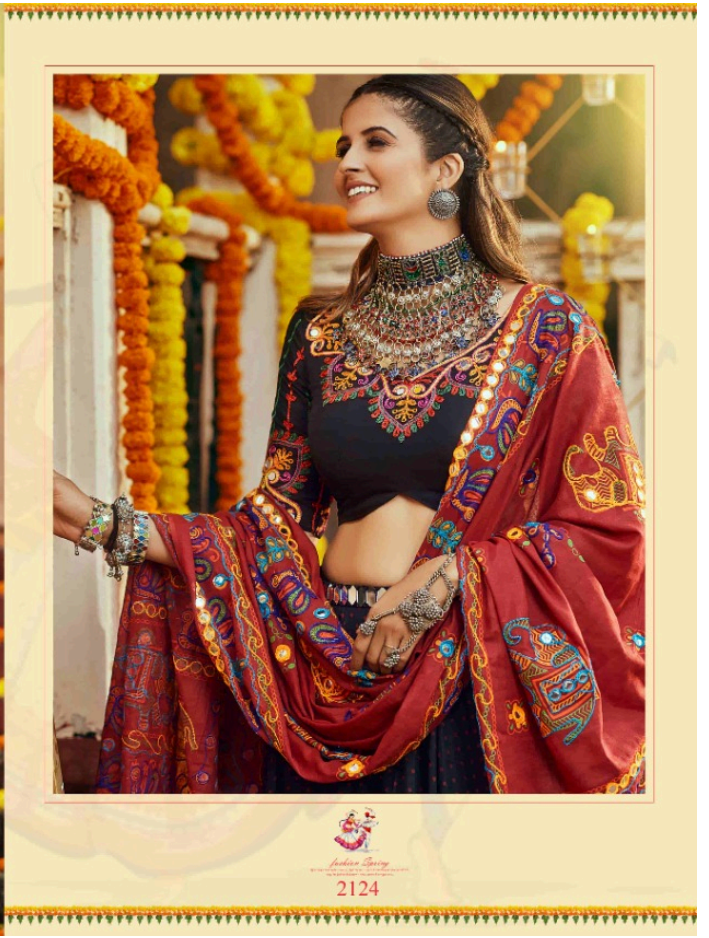

शुभकला

The pureness of India
2129

शुभकला

Always Be Different
2125

卐 bhkala

Foot and Toe Wear
2128

शुभकला

2123

ॐ bhkala

A close-up portrait of the woman, focusing on her face and upper body. She is wearing a large, ornate gold necklace and multiple gold bangles on her right wrist. Her eyes are closed, and she has a serene expression. The background is a soft, out-of-focus yellow and white.