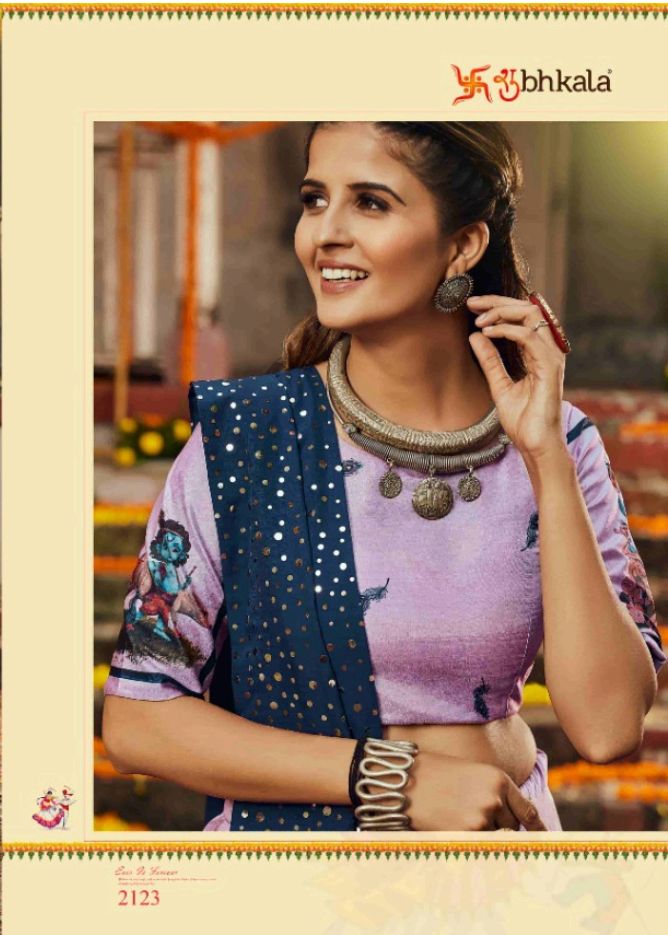

शुभकला

The pureness of India
2129

शुभकला

Always Be Different
2125

卐 bhkala

Foot and Toe Wear
2128

शुभकला

2123

ॐ bhkala

A close-up portrait of the woman, focusing on her face and upper body. She is wearing a large, ornate gold necklace and multiple gold bangles on her right wrist. Her eyes are closed, and she has a serene expression. The background is a soft, out-of-focus yellow and white.