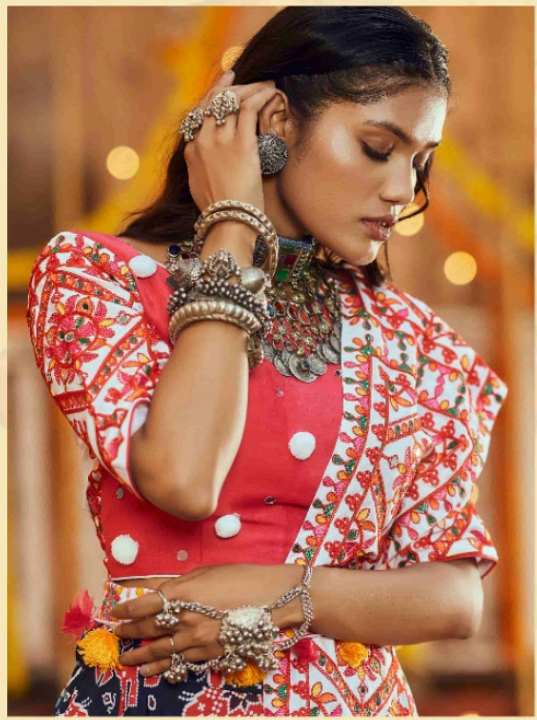

शुभकला

The art of dressing
2127