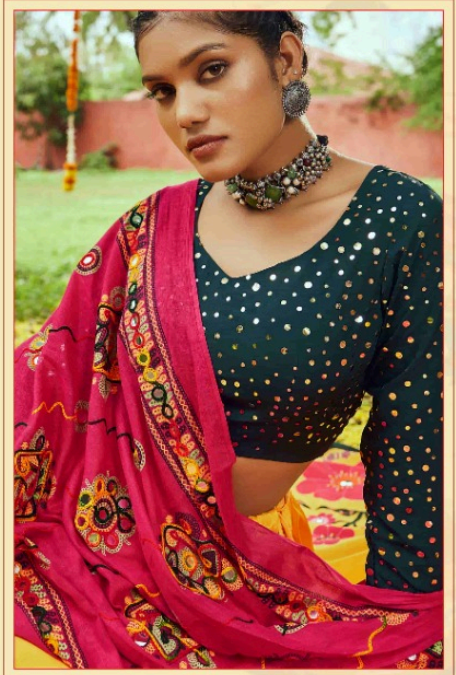

शुभकला

The pureness of India
2129

शुभकला

Always Be Different
2125

卐 bhkala

Foot and Toe Wear
2128

शुभकला

2123

ॐ bhkala

A close-up portrait of the woman, focusing on her face and upper body. She is wearing a large, ornate gold necklace and multiple gold bangles on her right wrist. Her eyes are closed, and she has a serene expression. The background is a soft, out-of-focus yellow and white.