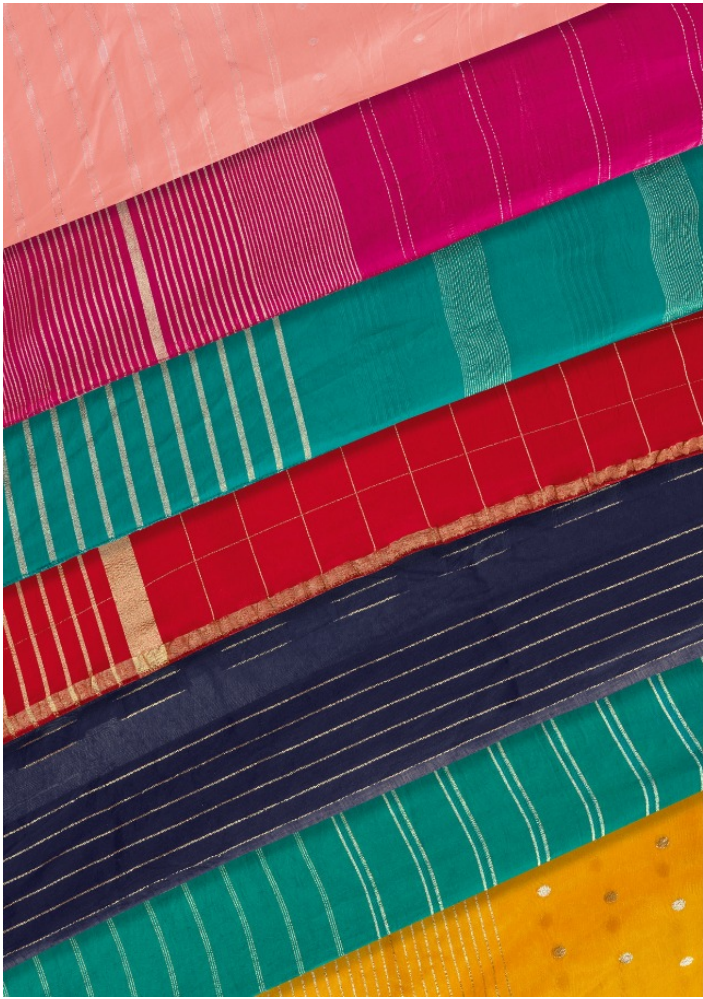

BEAUTY AND GRACE

3003

3001

3002

3003

3004

3005

3006

3007

THE COLLECTION

THE ENTIRE COLLECTION SPINS OFF
YOUR SOFTEN SIDE THIS SEASON WITH FLIRTY FLOWING & FEMININE

GLAMOROUS
A FEMINE TOUCH THE ENTIRE COLLECTION BRING OFF
YOUR SOFTER SIDE THIS SEASON WITH FLAUNT FLOWING &
FEMINE ELEGANT PATTERN & PRINTS TO BLEND..

3004

FLAUNT WITH STYLE

THAT BRINGS OUT THE BEST IN YOU ENCHANTING THE SENSITIVELY BEAUTY AND POISED GRAND FLAUNT WITH STYLE THIS COLLECTION THAT EXHIBITS A RANGE OF BEAUTY...JALAY...

3006

ORRLYTM
ENHANCING WOMANHOOD