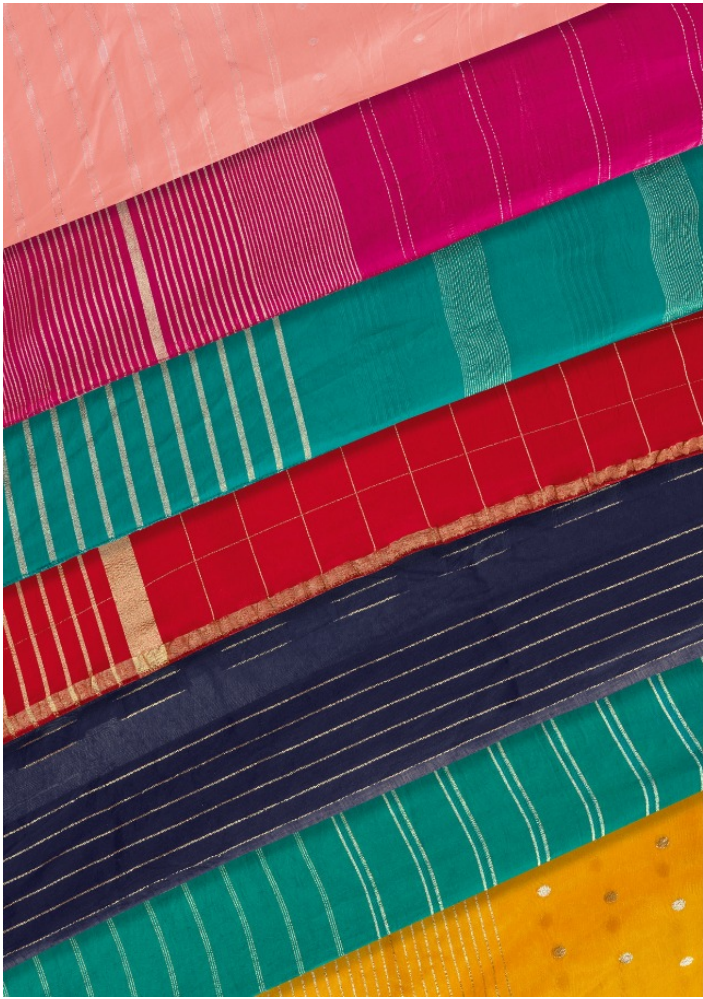

BEAUTY AND GRACE

3003

3001

3002

3003

3004

3005

3006

## THE COLLECTION

THE ENTIRE COLLECTION SPINS OFF  
YOUR SOFTEN SIDE THIS SEASON WITH FLIRTY FLOWING & FEMININE

**GLAMOROUS**  
A FEMINE TOUCH THE ENTIRE COLLECTION BRING OFF  
YOUR SOFTER SIDE THIS SEASON WITH FLAUNT FLOWING &  
FEMINE ELEGANT PATTERN & PRINTS TO BLEND..