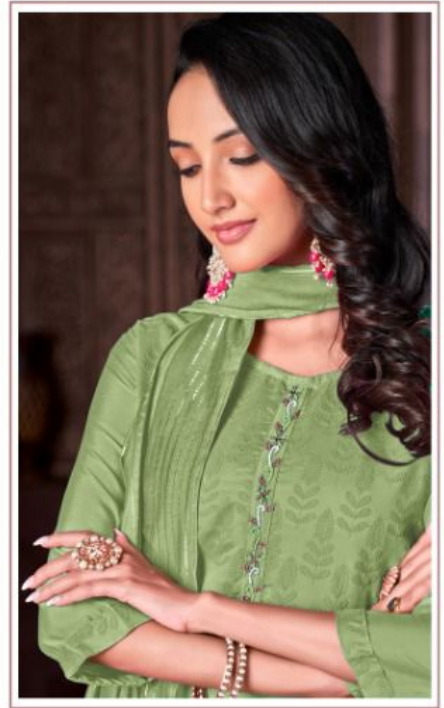

Milky Star
D.NO. 3403

With Pocket

Milky Star
D.NO. 3409

With Pocket

Milky Star
D.NO. 3411

With Pocket

Milky Star
D.NO. 3413

With Pocket

Milky Star
D.NO. 3412

With Pocket

Milky Star
D.NO. 3410

With Pocket

Milky Star
D.NO. 3407

With Pocket

Milky Star
D.NO. 3404

With Pocket

With Pocket

Milky Star
D.NO. 3405

With Pocket

Milky Star

WITH POCKET

Milky Star with Pocket Kurti

~AVAILABLE AT ALL LEADING STORES~

AVAILABLE SIZE: M 38" / L 40" / XL 42" / 2XL 44"