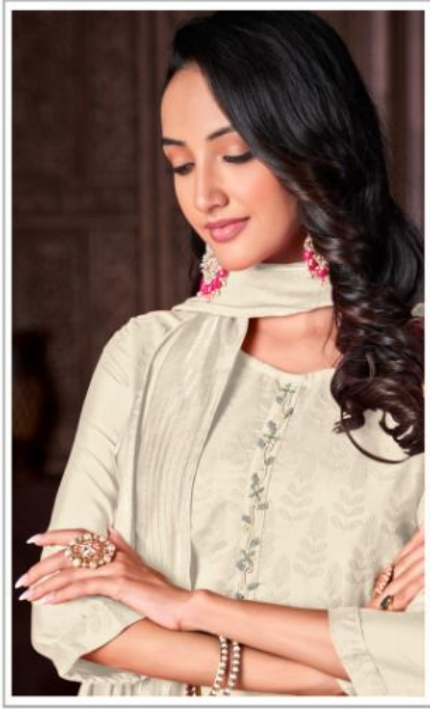

With Pocket

Milky Star
D.NO. 3405

With Pocket

Milky Star

WITH POCKET

Milky Star with Pocket Kurti

~AVAILABLE AT ALL LEADING STORES~

AVAILABLE SIZE: M 38" / L 40" / XL 42" / 2XL 44"