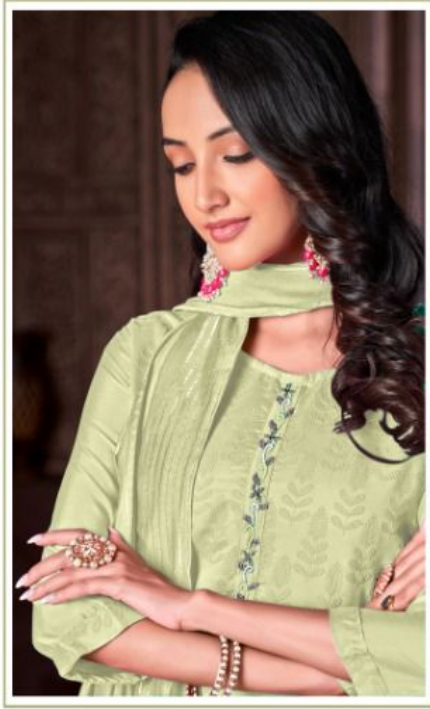

Milky Star
D.NO. 3403

With Pocket

Milky Star
D.NO. 3409

With Pocket

Milky Star
D.NO. 3411

With Pocket

Milky Star
D.NO. 3413

With Pocket

Milky Star
D.NO. 3412

With Pocket

Milky Star
D.NO. 3410

With Pocket

Milky Star
D.NO. 3407

With Pocket

Milky Star
D.NO. 3404

With Pocket

With Pocket

Milky Star
D.NO. 3405

With Pocket

Milky Star

WITH POCKET

Milky Star with Pocket Kurti

~AVAILABLE AT ALL LEADING STORES~

AVAILABLE SIZE: M 38" / L 40" / XL 42" / 2XL 44"