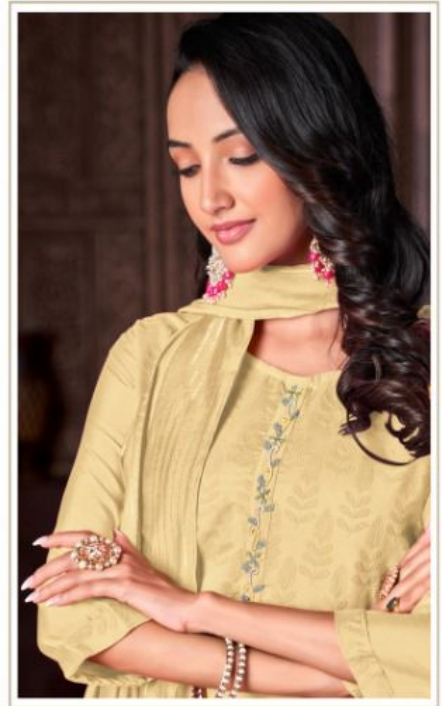

Milky Star
D.NO. 3403

With Pocket

Milky Star
D.NO. 3409

With Pocket

Milky Star
D.NO. 3411

With Pocket

Milky Star
D.NO. 3413

With Pocket

With Pocket

Milky Star
D.NO. 3405

With Pocket

Milky Star

WITH POCKET

Milky Star with Pocket Kurti

~AVAILABLE AT ALL LEADING STORES~

AVAILABLE SIZE: M 38" / L 40" / XL 42" / 2XL 44"