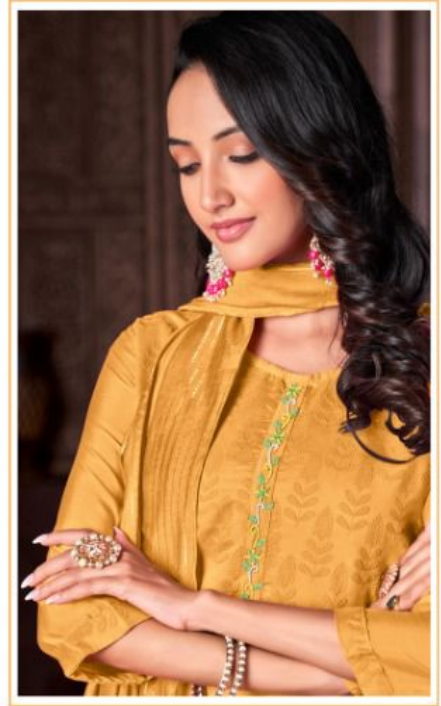

Milky Star
D.NO. 3402