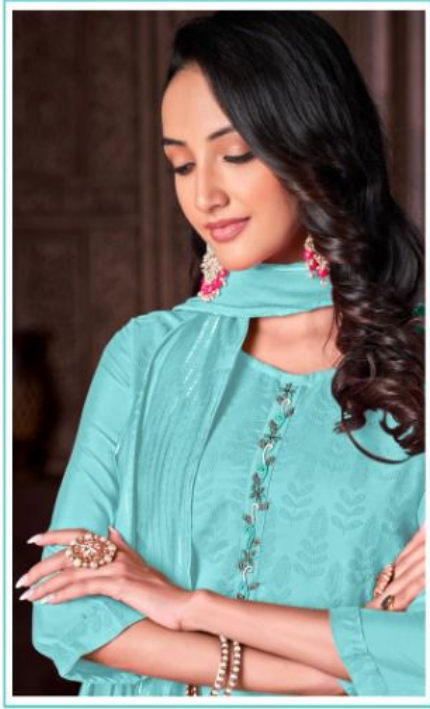

Milky Star
D.NO. 3403

With Pocket

Milky Star
D.NO. 3409

With Pocket

Milky Star
D.NO. 3411

With Pocket

Milky Star
D.NO. 3413

With Pocket

With Pocket

Milky Star
D.NO. 3405

With Pocket

Milky Star

WITH POCKET

Milky Star with Pocket Kurti

~AVAILABLE AT ALL LEADING STORES~

AVAILABLE SIZE: M 38" / L 40" / XL 42" / 2XL 44"