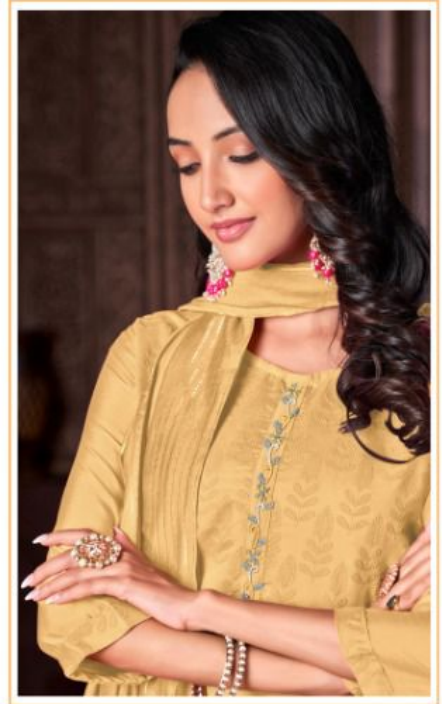

Milky Star
D.NO. 3412

With Pocket

Milky Star
D.NO. 3410

With Pocket

Milky Star
D.NO. 3407

With Pocket

Milky Star
D.NO. 3404

With Pocket

With Pocket

Milky Star
D.NO. 3405

With Pocket

Milky Star

WITH POCKET

Milky Star with Pocket Kurti

~AVAILABLE AT ALL LEADING STORES~

AVAILABLE SIZE: M 38" / L 40" / XL 42" / 2XL 44"