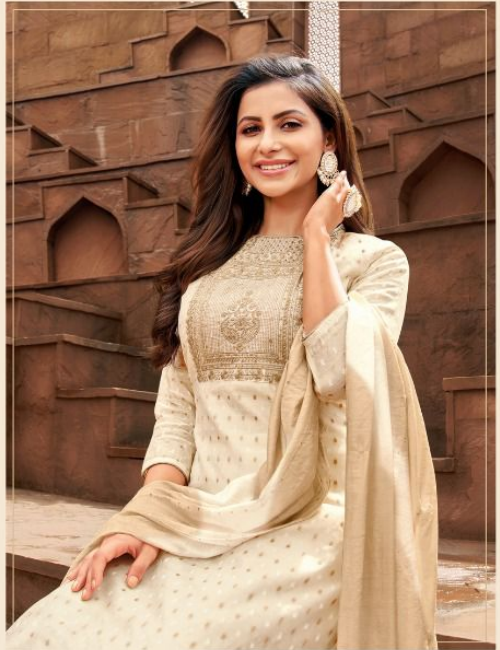

REFRESH YOU

you need to refresh your festive wardrobe

53004

CRAFTED SUITS

THE COLLECTION THAT EXHIBITS

53003

53001

The color craze of the season..

CRAFTED SUITS
THE COLLECTION THAT EXHIBITS

53006

BEST IN YOU

Ethnic wear that brings out the best in you

53005

THE COLORS
SUITS IN VARIOUS COLORS AND DESIGNS

53002

MIDORI