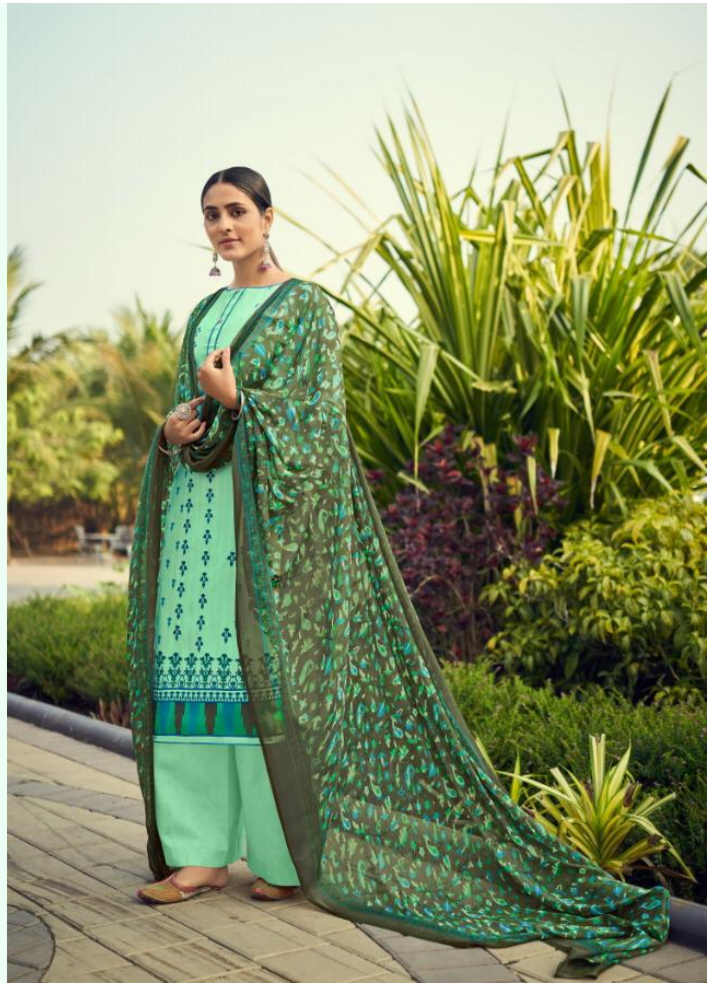

1208

1208

1201

1202

1203

1204

1205

1206

1207

1208

1204

1207

1202

-TOP-
Pure Modal Jam Silk Print
-DUPATTA-
Pure Naamkeen Print
-BOTTOM-
Pure Cotton Solid Dyed

*complimentary copy not for sale.

The Pure play
Playfull princess