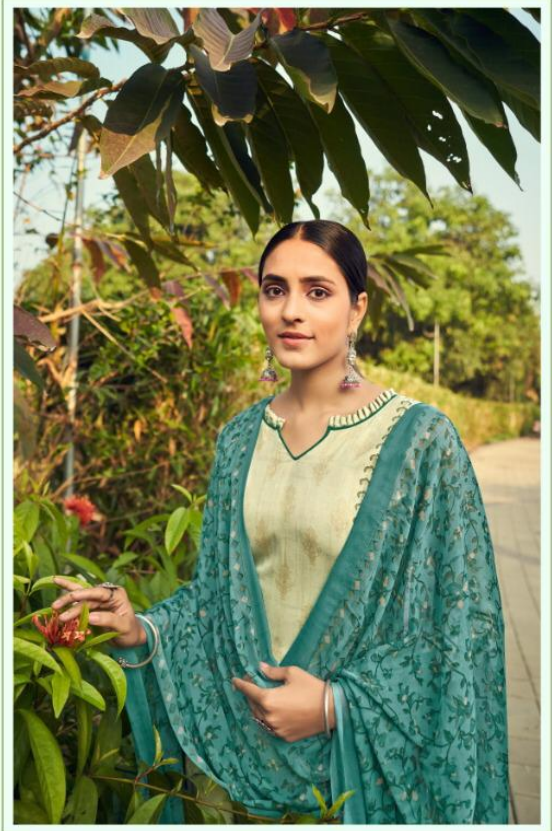

1208

1204

1207

1202

-TOP-
Pure Modal Jam Silk Print
-DUPATTA-
Pure Naamkeen Print
-BOTTOM-
Pure Cotton Solid Dyed

*complimentary copy not for sale.

The Pure play
Playfull princess

1201