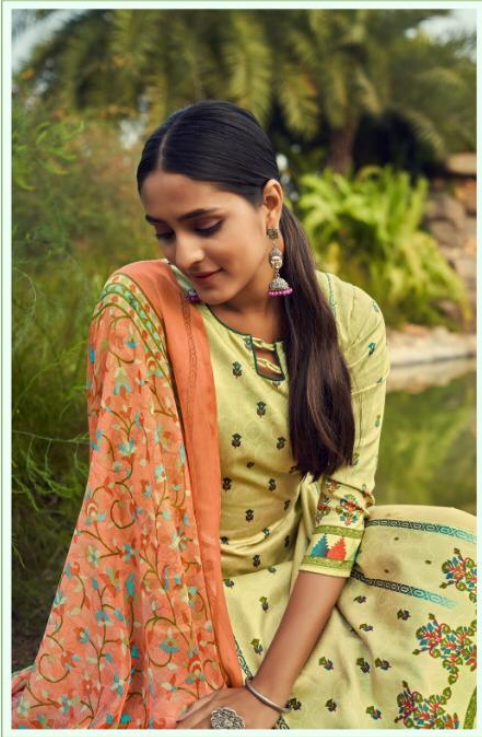

1208

1204

1207

1202

-TOP-
Pure Modal Jam Silk Print
-DUPATTA-
Pure Naamkeen Print
-BOTTOM-
Pure Cotton Solid Dyed

*complimentary copy not for sale.

The Pure play
Playfull princess

1201