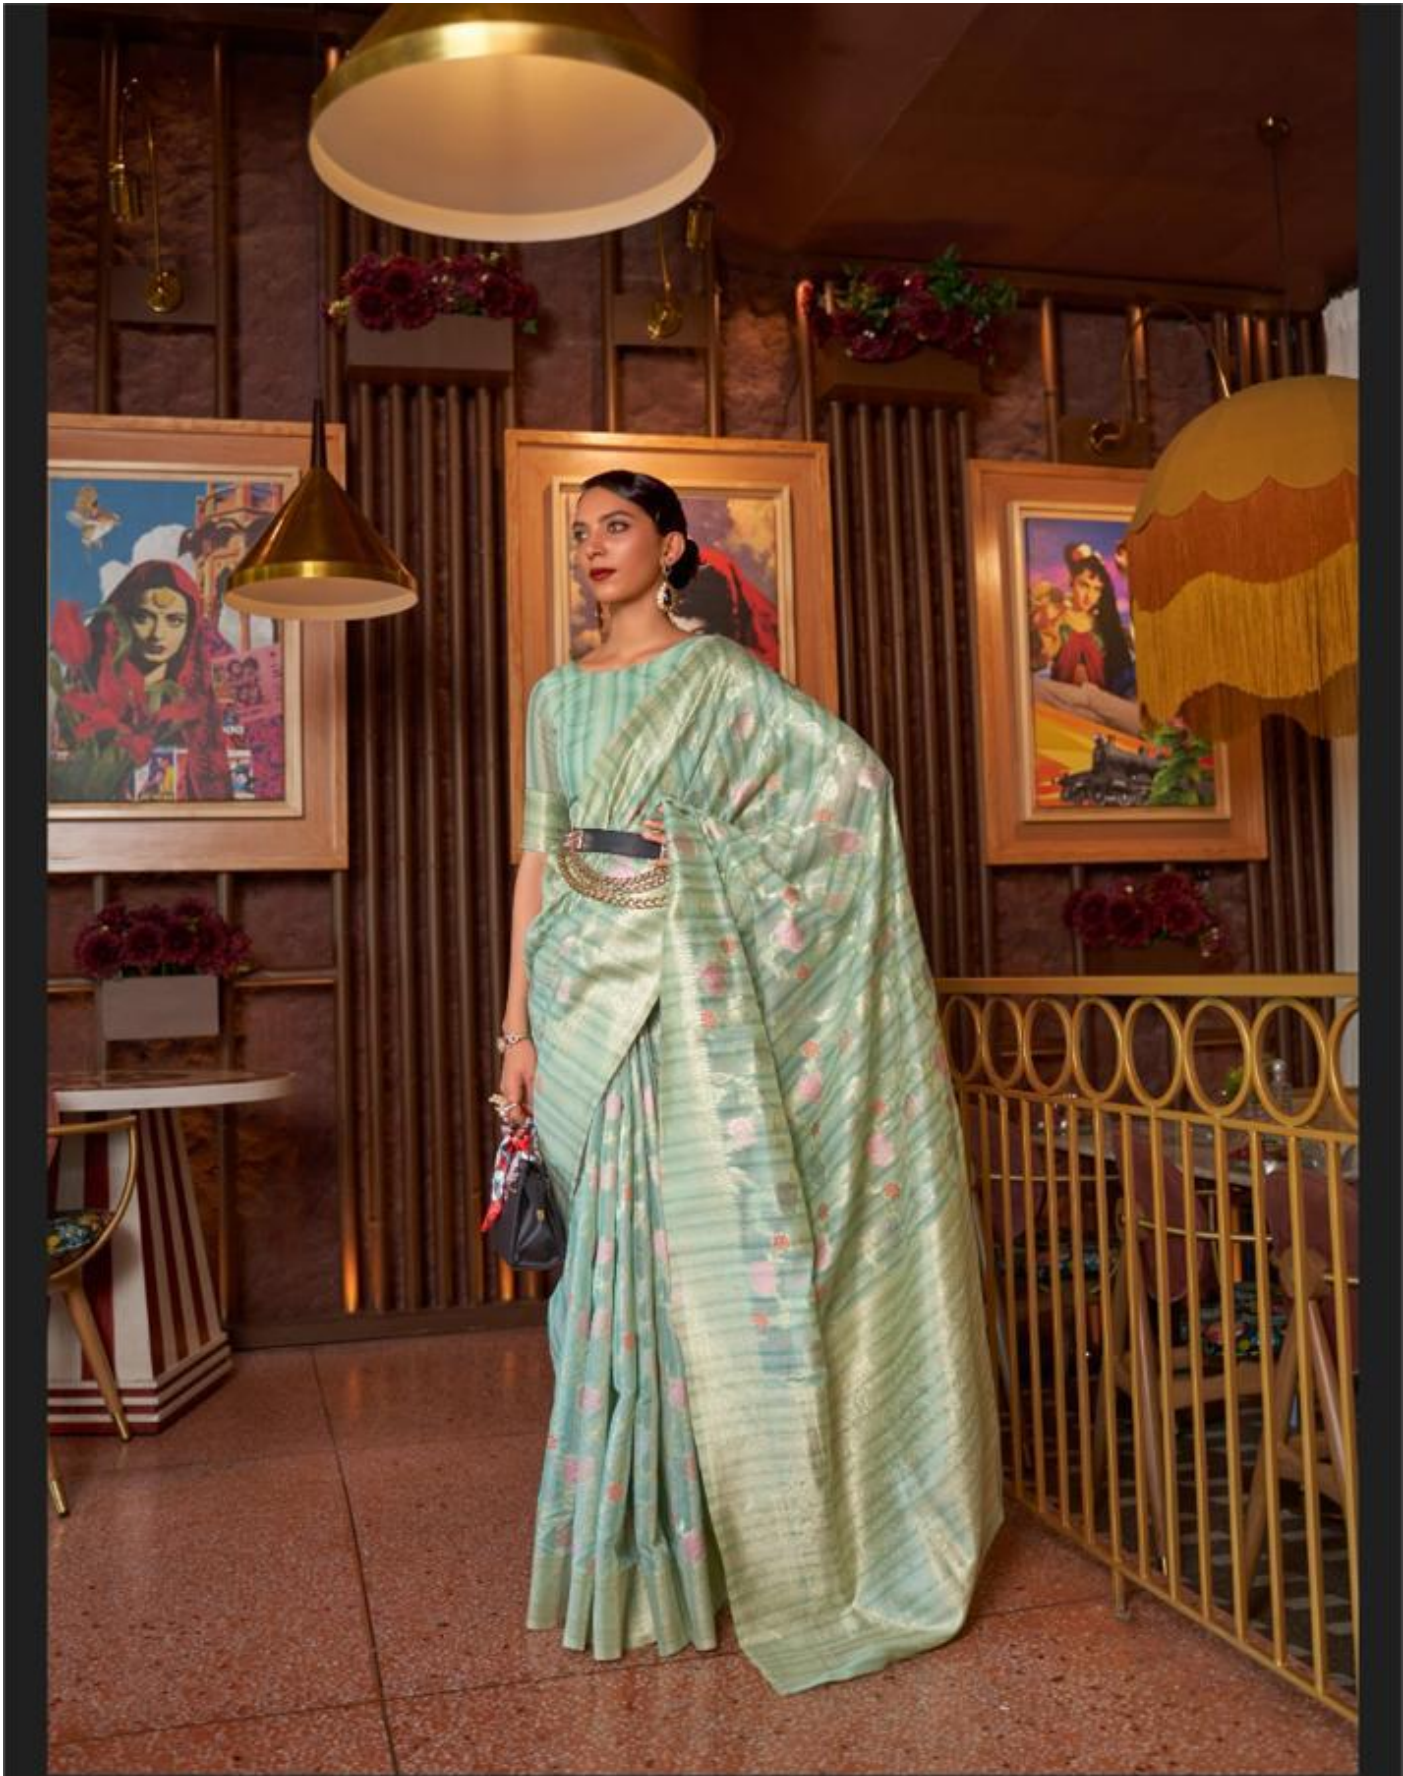

RAJTEX®
Sarlagira
Pure silks | Lehengas | Silk sarees

KLASSIC LINEN
MULTI LINEN HANDLOOM WEAVING

2 8 2 0 0 5