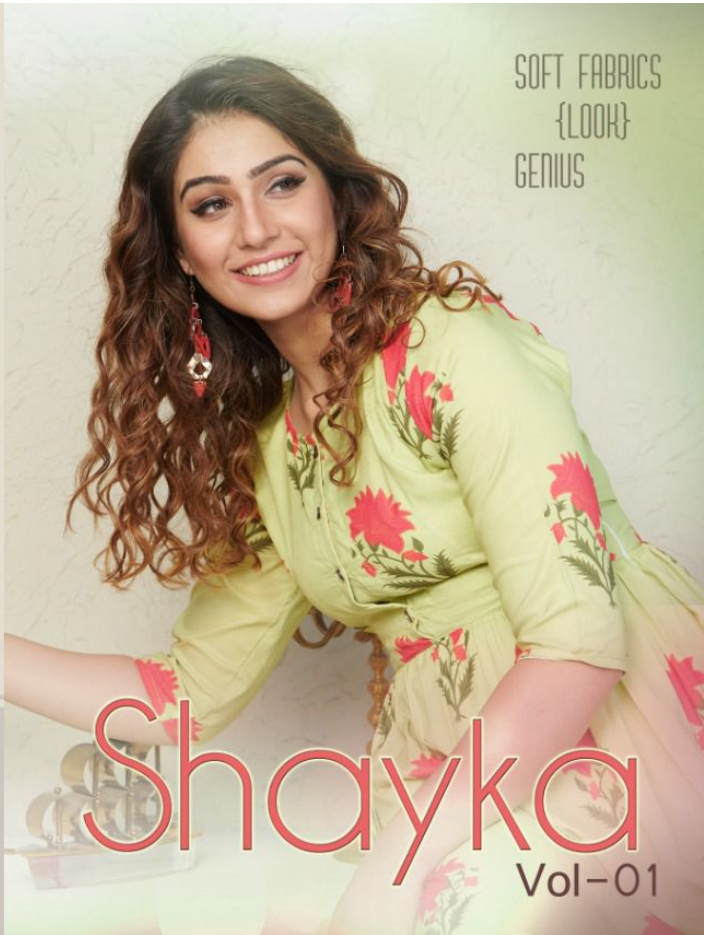

SOFT FABRICS  
{LOOK}  
GENIUS

# Shayka

Vol-01

D.NO-1001

Fashion and style always depend on good color and fantastic combination of shades.  
But as per APPLE opinion every color says your mood and reflects your personality.  
So we create all the shades for enhance your beauty.

*Delite Delicate*

*verdant grass*

*rich radiant*

D.NO-1003

No one like ordinary look. Becz every women have their own beauty and APPLE collection gives extra ordinary look to you.

*endless intricasy*

*majestic magnificent*

D.NO-1005

*coral charm*

D.NO-1006

1001

1002

1005

1006

1003