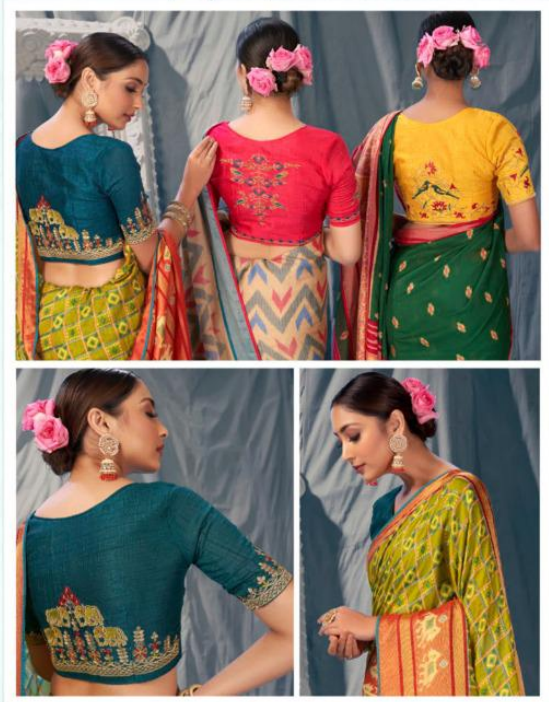

Visage of Enamour