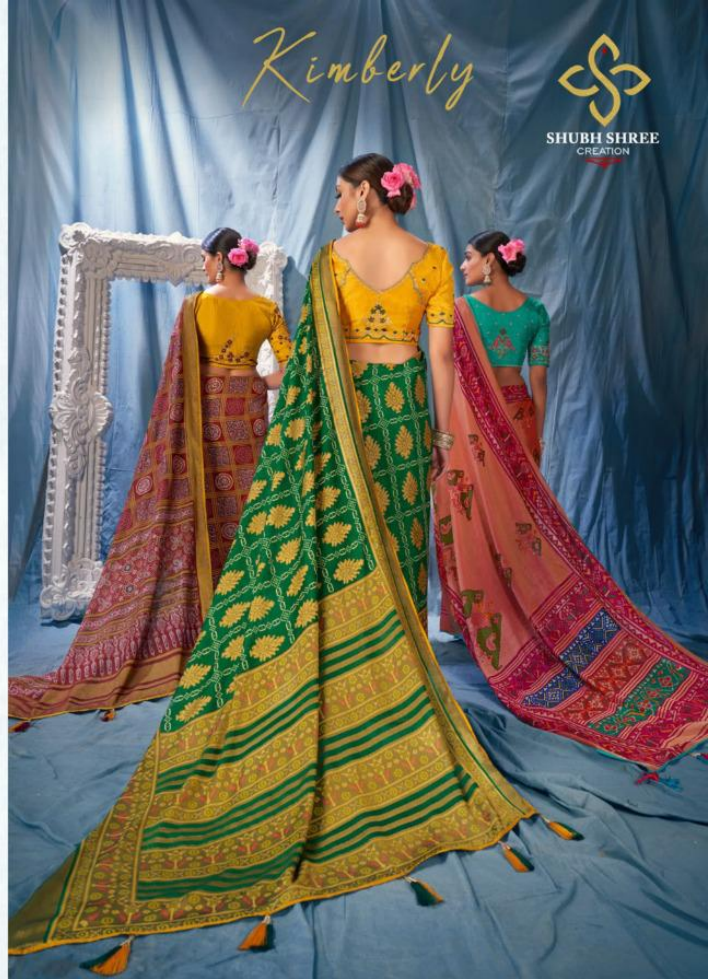

complimentary copy not for sale