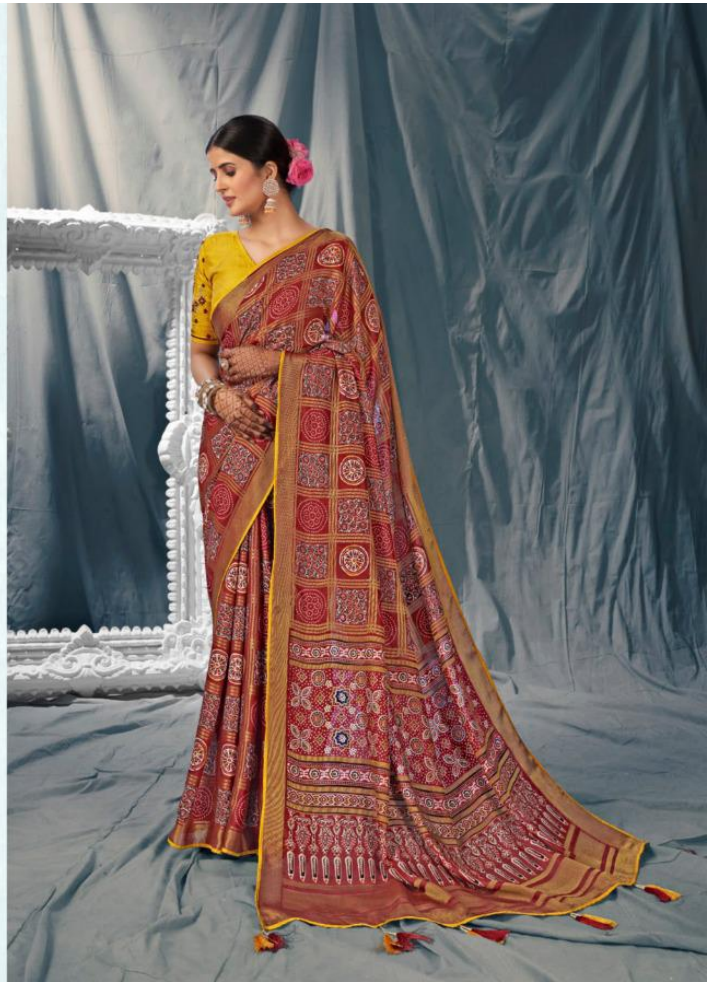

The Bridge of Hope

D.No.1009