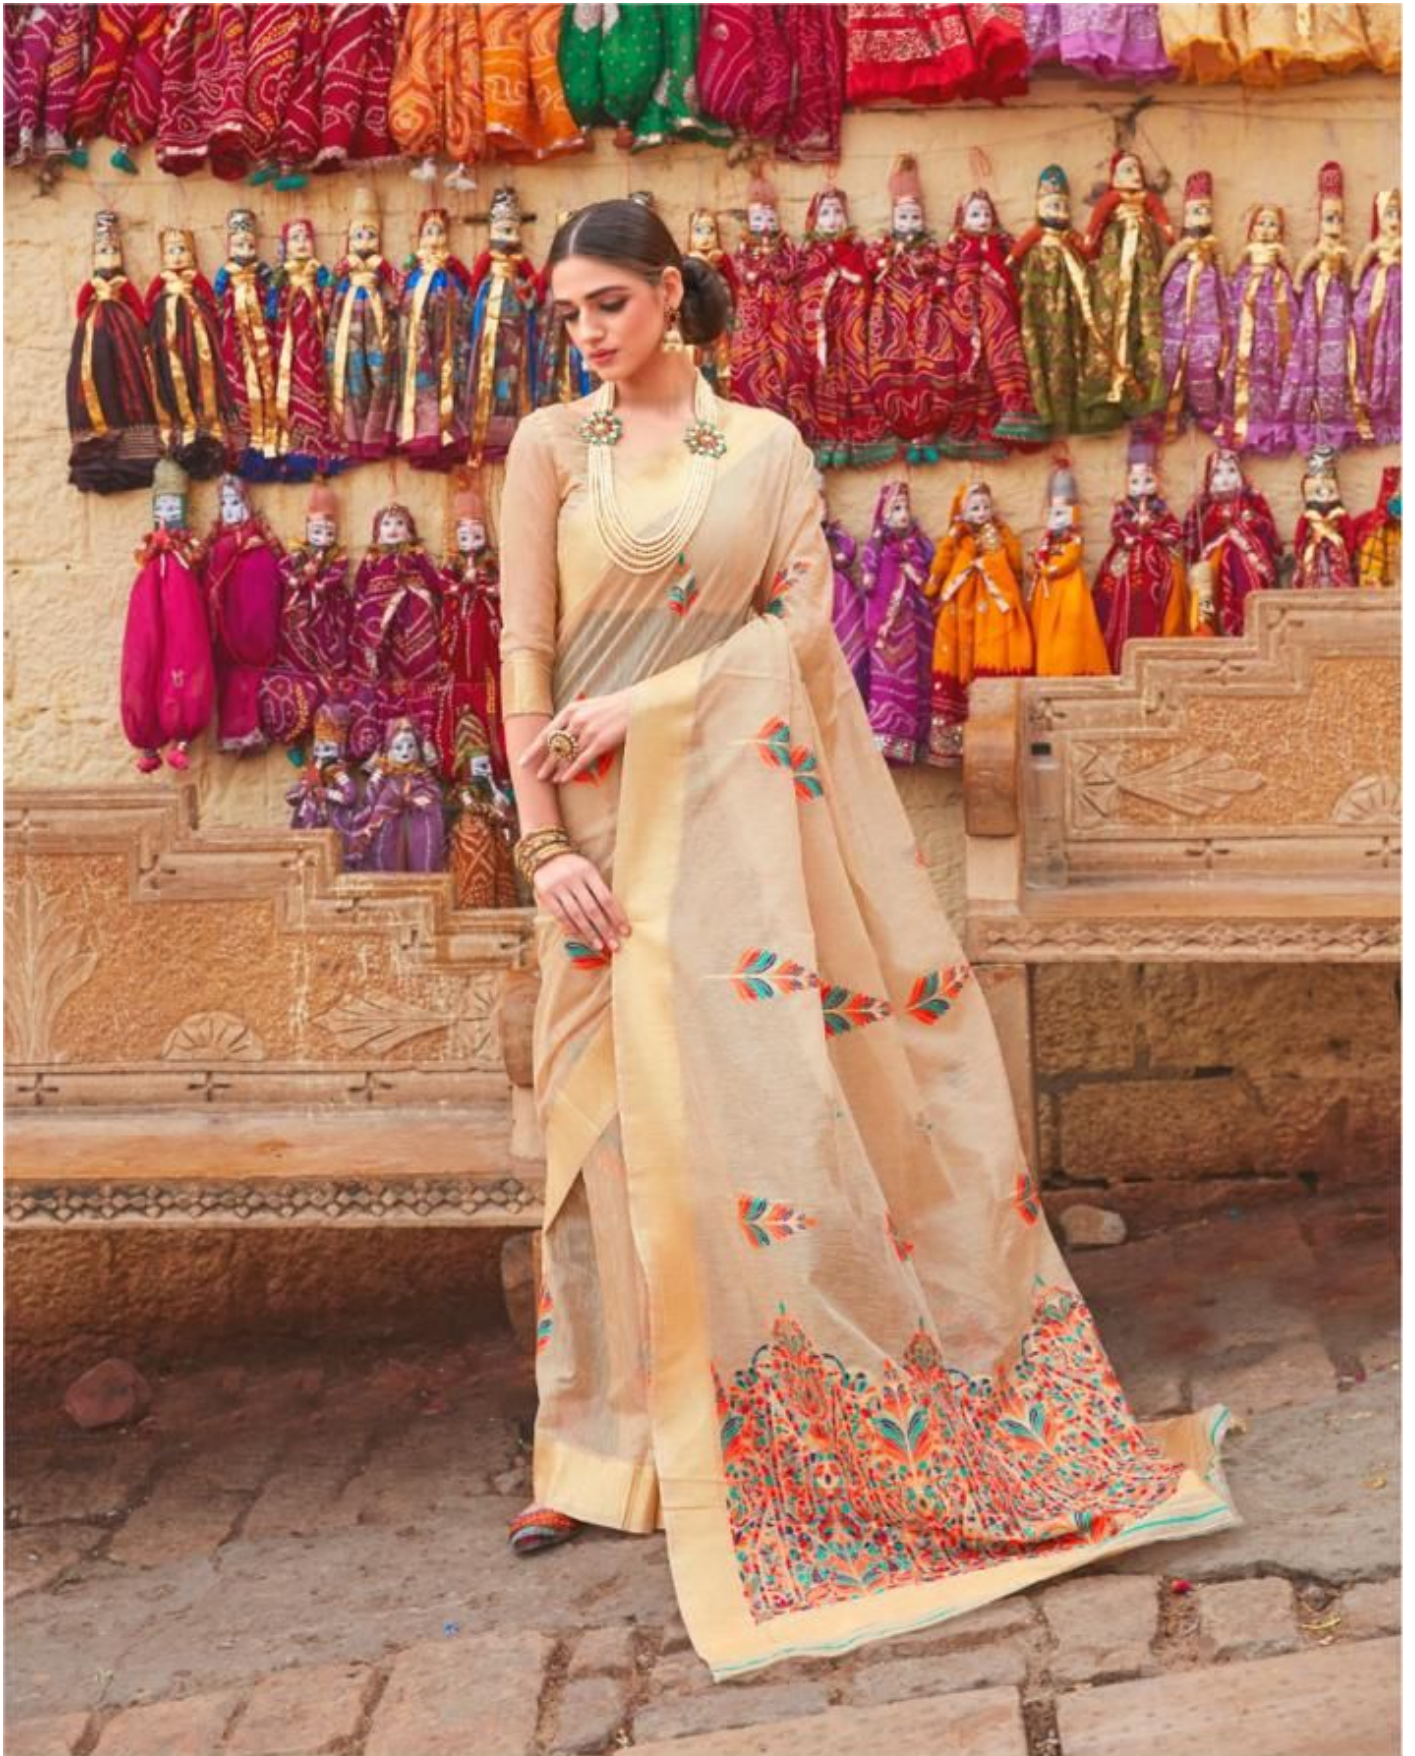

RAITEX
Rachapalle

Hyderabad | Bangalore | Chennai

Konam Linen

कोनम लिनेन

simple sophistication

floral drapes, intricate patterns, which respond to the depths of colors

PURE LINEN SILK

RAJTEX
Emblyze