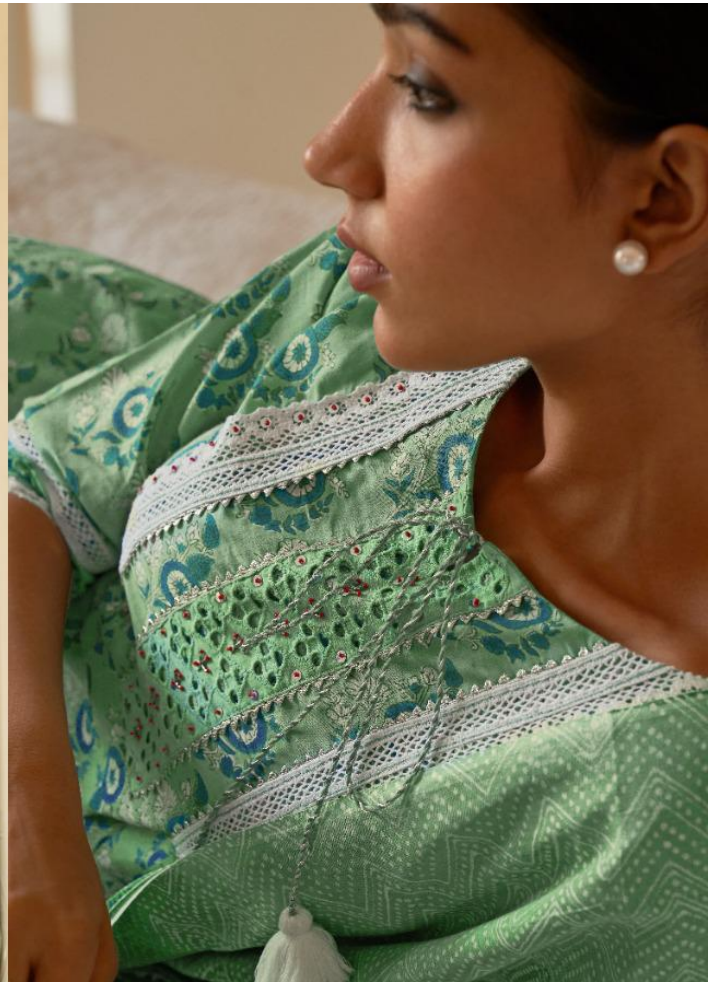

Nitya
DESIGN

Nitya
per

Nitya
per

Nitya
per

K - 201

K - 202

K - 203

K - 204

K - 205

K - 206

K A S A K - 2

TOP : COTTON WITH WORK
DUPATTA : COTTON
SIZE : M L XL XXL