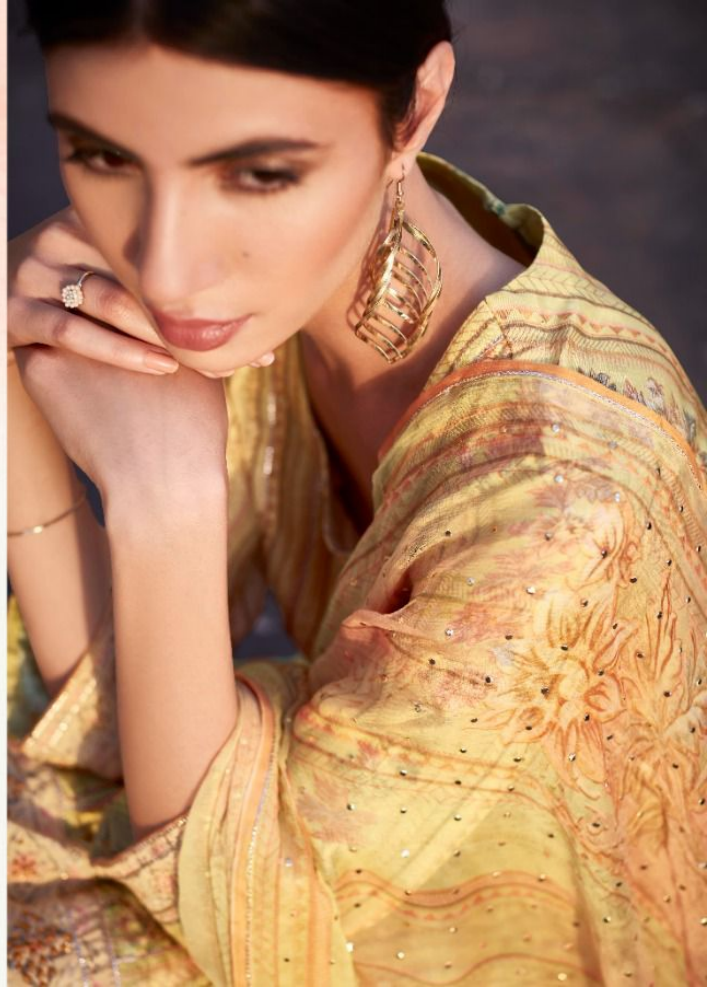

Heer

BY KIMORA

Kinari

HEER

8521

HEER

8522

HEER

: TOP :

PURE COTTON SATIN DIGITAL PRINT WITH
STITCHED GOTTA STRIPES

: BOTTOM :

PURE COTTON SATIN SOLID

: DUPPATTA :

PURE BAMBER CHIFFON DIGITAL PRINT WITH
MUKAISH WORK AND GOTTA BORDER

.. DESIGN NO ..

8521 TO 8528