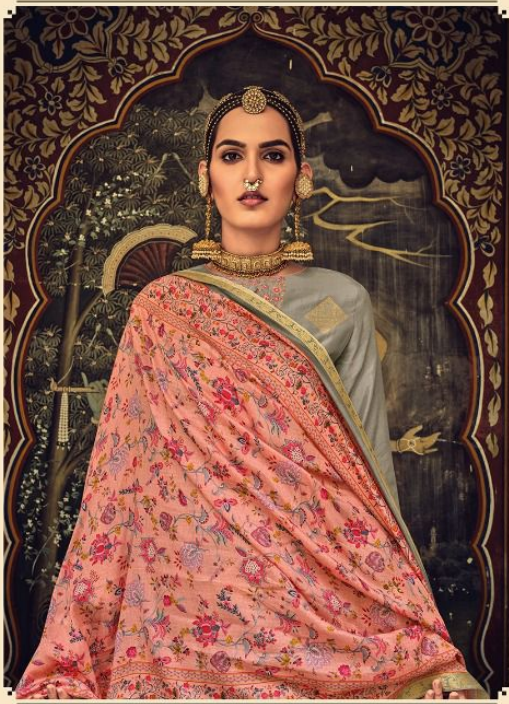

KALKI
fashion
INDIAN CLOTHING BRAND

KALKI
fashion
INDIAN CLOTHING BRAND

HANYA

K-88003
❦

KALKI

INDIAN ETHNIC WEAR

KALKI
India's Ethnic Wear

KALKI
Fashion
DESIGN • CLOTHING • WEAR

KALKI
Fashion
DESIGN STUDIO WEAR

KALKI

K-88008

K-88001

K-88002

K-88003

K-88004

K-88005