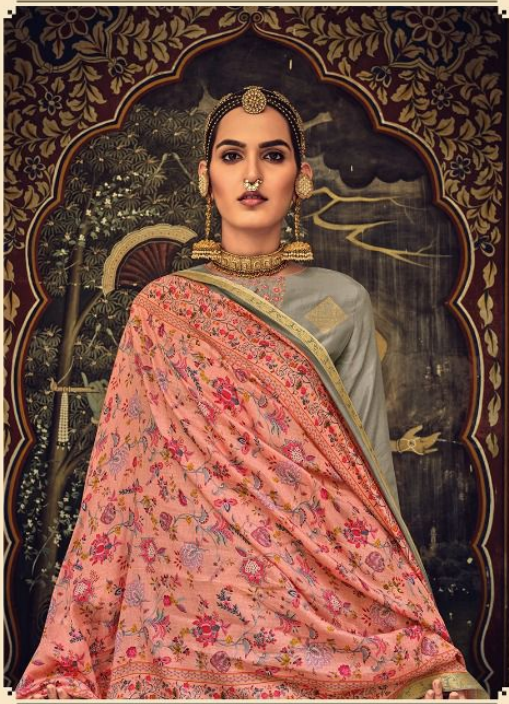

K
KALKI
fashion
INDIAN CLOTHING BRAND

K
KALKI
fashion
INDIAN CLOTHING BRAND

HANYA

K-88003
❦

KALKI

INDIAN ETHNIC WEAR

KALKI
India Ethnic Wear
INDIAN ETHNIC WEAR

KALKI
Fashion
DESIGN • CLOTHING • WEAVE

KALKI
Indian Ethnic Wear

KALKI

K-88008

K-88001

K-88002

K-88003

K-88004

K-88005