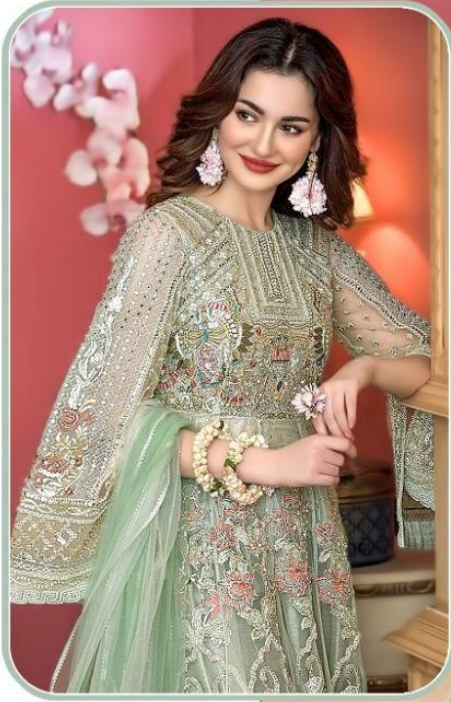

Shree®
FABS

TOP:- BUTTER FLY NET
DUPATTA:- BUTTER FLY NET
BOTTOM/INNER :- SANTOON

S-241-C

Shree[®]
FABRS

TOP:- BUTTER FLY NET
DUPATTA:- BUTTER FLY NET
BOTTOM/INNER :- SANTOON

S-241

Shree[®]
FABRS

TOP:- BUTTER FLY NET
DUPATTA:- BUTTER FLY NET
BOTTOM/INNER :- SANTOON

S-241-B